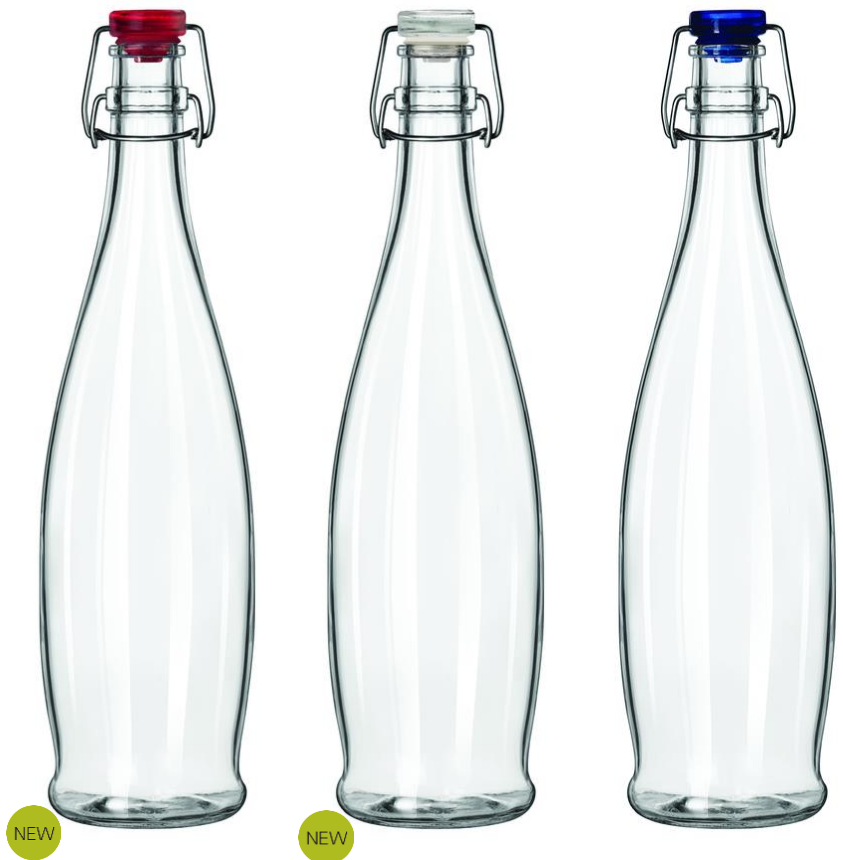

Water Bottle w/Lids

Elevate your water service

Water service is an often overlooked opportunity to stand out and wow your guests. Put a fresh take on an essential drink by adding color and energy to the standard water service.

Features and Benefits:

- Perfect for water service and house-made soda
- Added bottles with red and clear lids to the line
- 1 liter capacity reduces staff trips back to the table
- Excellent for hotel buffets and room service
- Thick glass bottle construction for increased durability

Item No.	SCC No.	Description	Dimensions	Doz./Ctn.	Ctn. Wgt.	Ctn. Cube
NEW 13150035	08002713164149	33 7/8 oz. Water Bottle 1L with Red Lid	H 12 5/8" T 1 3/8" B 3 1/4" D 3 1/2"	0.5	9#	0.60
NEW 13150034	08002713164132	33 7/8 oz. Water Bottle 1L with Clear Lid	H 12 5/8" T 1 3/8" B 3 1/4" D 3 1/2"	0.5	9#	0.60
13150020	08002713013669	33 7/8 oz. Water Bottle 1L with Blue Lid	H 12 5/8" T 1 3/8" B 3 1/4" D 3 1/2"	0.5	9#	0.60