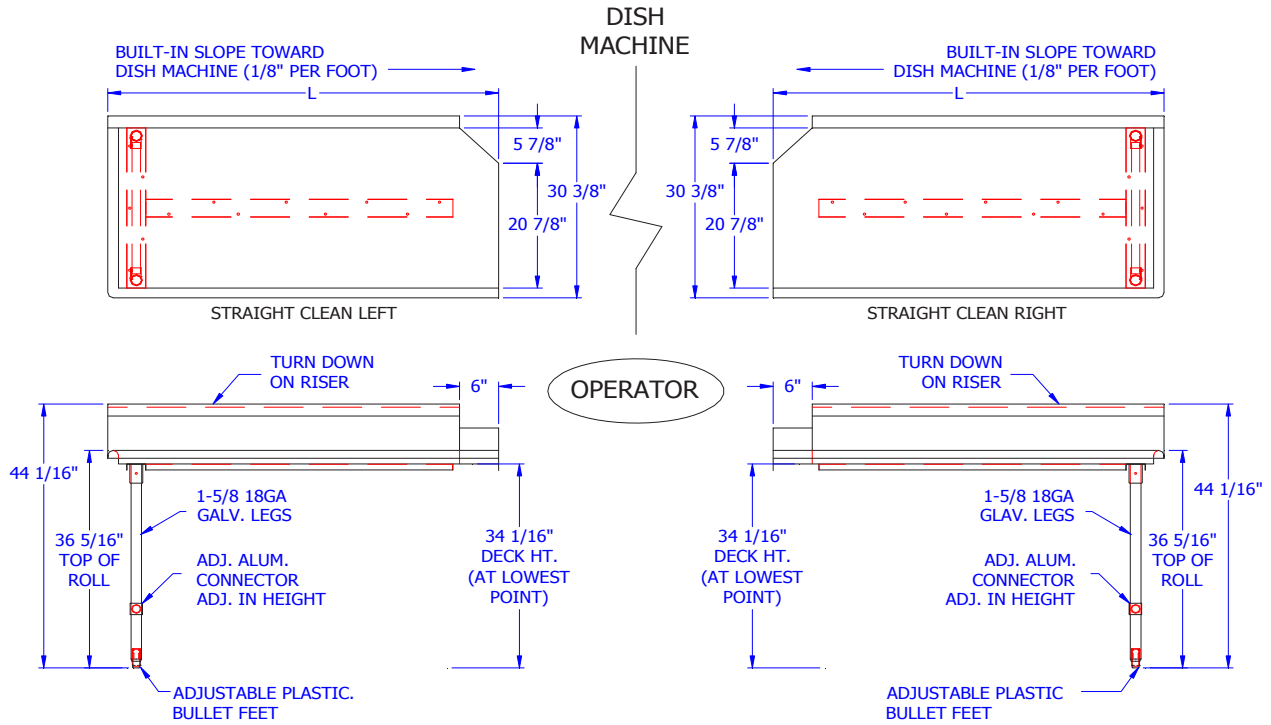

FEATURES:

- STANDARD 18 GAUGE TYPE 300 STAINLESS STEEL WITH #4 POLISH, SATIN FINISH
- FULL LENGTH **10" HIGH BOXED BACKSPASH**, WITH 2" RETURN TO WALL AT 45 DEGREE AND 3/4" TURNED DOWN REAR LIP
- ALL OUTSIDE CORNERS OF ASSEMBLY ARE BULLNOSED TO PROVIDE SAFE, CLEAN, AND POLISHED EDGE
- STANDARD 1-5/8" DIAMETER GALVANIZED LEGS
- ALL MODELS NSF CERTIFIED

CONSTRUCTION:

- TOP: STAINLESS STEEL TOPS ARE TIG WELDED, EXPOSED WELDS ARE POLISHED TO MATCH ADJACENT SURFACE.

MATERIAL:

- TOP & BOWLS: 18 GAUGE STAINLESS STEEL TYPE 300 STAINLESS STEEL WITH #4 POLISH, SATIN FINISH
- LEGS: 1-5/8" ROUND O.D. GALVANIZED STEEL
- GUSSETS: GALVANIZED STEEL
- FEET: 1" ADJUSTABLE PLASTIC BULLET FEET

18 GAUGE TOP

PREMIUM	QTY
EDTS8-S30-L26	
EDTS8-S30-R26	
EDTS8-S30-L36	
EDTS8-S30-R36	
EDTS8-S30-L48	
EDTS8-S30-R48	
EDTS8-S30-L60	
EDTS8-S30-R60	
EDTS8-S30-L72	
EDTS8-S30-R72	

DETAILED SPECIFICATIONS

- ALL UNITS SHIP UNASSEMBLED
- UNITS 7 FT. AND LARGER ARE FURNISHED WITH SIX LEGS.

STANDARD 18 GAUGE TOP

LENGTH	MODEL #	BOWL SIZE	DIMENSIONS	WT. (LBS)
26"	EDTS8-S30-L26	20" X 20" X 8"	26" X 30-3/8"	36
26"	EDTS8-S30-R26	20" X 20" X 8"	26" X 30-3/8"	36
36"	EDTS8-S30-L36	20" X 20" X 8"	36" X 30-3/8"	50
36"	EDTS8-S30-R36	20" X 20" X 8"	36" X 30-3/8"	50
48"	EDTS8-S30-L48	20" X 20" X 8"	48" X 30-3/8"	67
48"	EDTS8-S30-R48	20" X 20" X 8"	48" X 30-3/8"	67
60"	EDTS8-S30-L60	20" X 20" X 8"	60" X 30-3/8"	84
60"	EDTS8-S30-R60	20" X 20" X 8"	60" X 30-3/8"	84
72"	EDTS8-S30-L72	20" X 20" X 8"	72" X 30-3/8"	100
72"	EDTS8-S30-R72	20" X 20" X 8"	72" X 30-3/8"	100