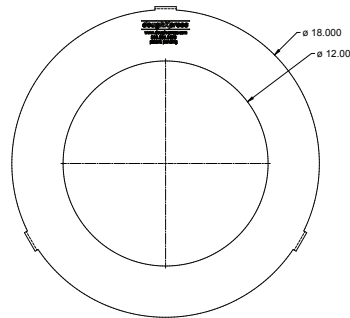

doughXpress®

Pizza Dough Rings

DXP-DR-10

10" finished crust size

DIMENSIONS

Outside Diameter: 18 inches
Inside Diameter: 10 inches

WEIGHT

Shipping: 10 lbs.

DXP-DR-12

12" finished crust size

DIMENSIONS

Outside Diameter: 18 inches
Inside Diameter: 12 inches

WEIGHT

Shipping: 10 lbs.

DXP-DR-14

14" finished crust size

DIMENSIONS

Outside Diameter: 18 inches
Inside Diameter: 14 inches

WEIGHT

Shipping: 10 lbs.

doughXpress

www.doughxpress.com

doughXpress
1201 E. 27th Terrace
Pittsburg, KS 66762
800.835.0606 ext. 205