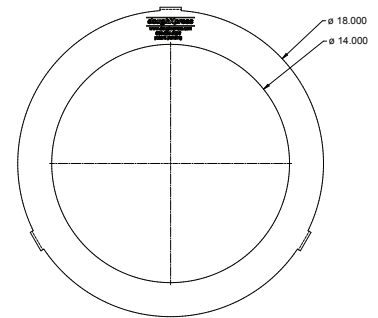

doughXpress®

Pizza Dough Rings

DXP-DR-10

10" finished crust size

DIMENSIONS

Outside Diameter: 18 inches
Inside Diameter: 10 inches

WEIGHT

Shipping: 10 lbs.

DXP-DR-12

12" finished crust size

DIMENSIONS

Outside Diameter: 18 inches
Inside Diameter: 12 inches

WEIGHT

Shipping: 10 lbs.

DXP-DR-14

14" finished crust size

DIMENSIONS

Outside Diameter: 18 inches
Inside Diameter: 14 inches

WEIGHT

Shipping: 10 lbs.

doughXpress

www.doughxpress.com

doughXpress
1201 E. 27th Terrace
Pittsburg, KS 66762
800.835.0606 ext. 205