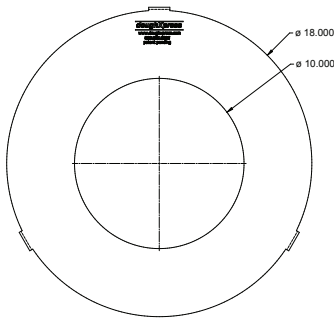

doughXpress®

Pizza Dough Rings

DXP-DR-10

10" finished crust size

DIMENSIONS

Outside Diameter: 18 inches
Inside Diameter: 10 inches

WEIGHT

Shipping: 10 lbs.

DXP-DR-12

12" finished crust size

DIMENSIONS

Outside Diameter: 18 inches
Inside Diameter: 12 inches

WEIGHT

Shipping: 10 lbs.

DXP-DR-14

14" finished crust size

DIMENSIONS

Outside Diameter: 18 inches
Inside Diameter: 14 inches

WEIGHT

Shipping: 10 lbs.

doughXpress

www.doughxpress.com

doughXpress
1201 E. 27th Terrace
Pittsburg, KS 66762
800.835.0606 ext. 205