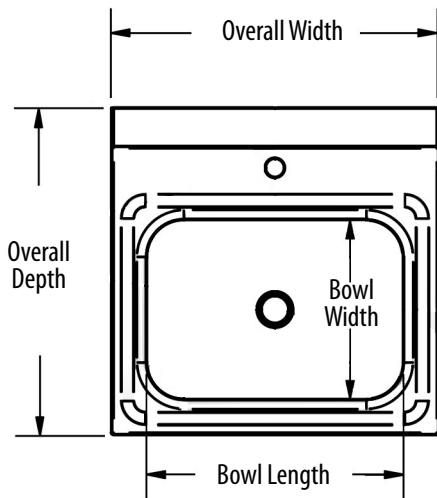

14" x 10" Deck Mount Hand Sinks w/ Knee Valve Package

Stainless Steel Hand Sinks

Use your smart phone to scan the above QR code to visit our website: www.bk-resources.com

Certifications:

Features:

- Wall Mounting Hardware Included
- Drain Included

Material:

- T-304 Stainless Steel

Options:

- Other Plumbing Accessories - Call For Details
- Knee Valve with Gooseneck Spout and Base

Part Number	Unit Size (w x d)	Bowl Dim. (l x w x d)	Faucet / Spout Mounting	Included Faucet	Drain Size
BKHS-D-1410-1-BKK	17" x 17"	14" x 10" x 5"	1 Hole Deck	-	1 7/8"
BKHS-D-1410-1-BKK-P-G	17" x 17"	14" x 10" x 5"	1 Hole Deck	BKKV-DGS-G	1 7/8"