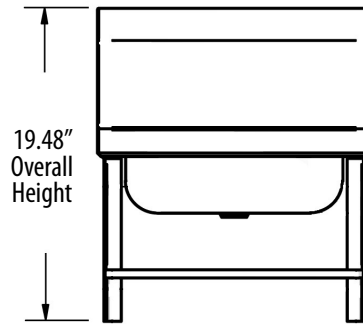

14" x 10" Deck Mount Hand Sinks w/ Knee Valve Package

Stainless Steel Hand Sinks

Use your smart phone to scan the above QR code to visit our website: www.bk-resources.com

Certifications:

Features:

- Wall Mounting Hardware Included
- Drain Included

Material:

- T-304 Stainless Steel

Options:

- Other Plumbing Accessories - Call For Details
- Knee Valve with Gooseneck Spout and Base

Part Number	Unit Size (w x d)	Bowl Dim. (l x w x d)	Faucet / Spout Mounting	Included Faucet	Drain Size
BKHS-D-1410-1-BKK	17" x 17"	14" x 10" x 5"	1 Hole Deck	-	1 7/8"
BKHS-D-1410-1-BKK-P-G	17" x 17"	14" x 10" x 5"	1 Hole Deck	BKKV-DGS-G	1 7/8"