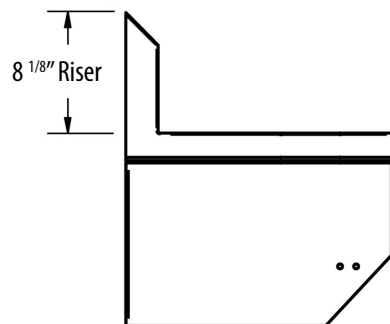

14" x 10" Deck Mount Hand Sinks w/ Knee Valve Package

Stainless Steel Hand Sinks

Use your smart phone to scan the above QR code to visit our website: www.bk-resources.com

Certifications:

Features:

- Wall Mounting Hardware Included
- Drain Included

Material:

- T-304 Stainless Steel

Options:

- Other Plumbing Accessories - Call For Details
- Knee Valve with Gooseneck Spout and Base

Part Number	Unit Size (w x d)	Bowl Dim. (l x w x d)	Faucet / Spout Mounting	Included Faucet	Drain Size
BKHS-D-1410-1-BKK	17" x 17"	14" x 10" x 5"	1 Hole Deck	-	1 7/8"
BKHS-D-1410-1-BKK-P-G	17" x 17"	14" x 10" x 5"	1 Hole Deck	BKKV-DGS-G	1 7/8"