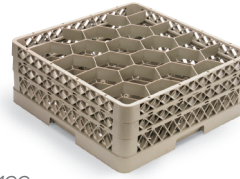

# Traex® Full-Size Open-Wall Compartment Racks

OPEN PROFILE ALLOWS TOP-TO-BOTTOM AND SIDE-TO-SIDE THOROUGH WASHING AND AIR CIRCULATION

- Built-in base rack dividers provide 100% vertical protection
- Snap-fit extenders will not loosen over time or come apart
- Outside dimensions: 19<sup>3</sup>/<sub>4</sub>" x 19<sup>3</sup>/<sub>4</sub>" (50 x 50 cm)

**TR10FF**  
**9-COMPARTMENT**  
5<sup>5</sup>/<sub>16</sub>" (14.9 cm) sq. compartment  
diagonal 8<sup>5</sup>/<sub>16</sub>" (21.1 cm)

**TR18JJ**  
**12-COMPARTMENT**  
4<sup>3</sup>/<sub>4</sub>" (12.1 cm) diameter  
Rack Max®

**TR8DD**  
**16-COMPARTMENT**  
4<sup>3</sup>/<sub>8</sub>" (11.1 cm) sq. compartment  
6<sup>3</sup>/<sub>8</sub>" (15.7 cm) diagonal

**TR11GG**  
**20-COMPARTMENT**  
3<sup>15</sup>/<sub>16</sub>" (10.0 cm) diameter  
Rack Max

**TR6BB**  
**25-COMPARTMENT**  
3<sup>1</sup>/<sub>2</sub>" (8.9 cm) sq. compartment  
4<sup>5</sup>/<sub>16</sub>" (12.5 cm) diagonal

**TR12HH**  
**30-COMPARTMENT**  
3<sup>3</sup>/<sub>16</sub>" (8.1 cm) diameter  
Rack Max