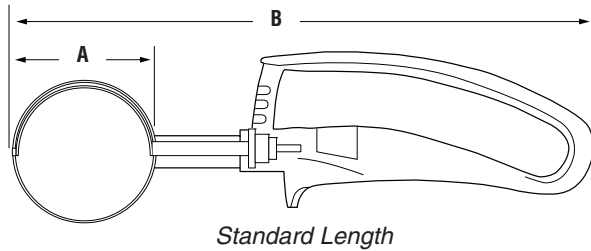

ONE-PIECE COLOR-CODED NSF SQUEEZE DISHERS

MODELS

Standard Length	Extended Length	Size	Color	Standard Length	Extended Length	Size	Color	Standard Length	Extended Length	Size	Color
47388	N/A	4	Orange	47394	N/A	14	Sky Blue	47400	47378	40	Orchid
47389	N/A	5	Teal	47395	47374	16	Royal Blue	47401	N/A	50	Terracotta
47390	47370	6	White	47396	47375	20	Yellow	47402	47379	60	Pink
47391	47371	8	Gray	47397	47376	24	Red	47403	N/A	70	Plum
47392	47372	10	Ivory	47398	47377	30	Black	47404	N/A	100	Orange
47393	47373	12	Green	47399	N/A	36	Mushroom				

DIMENSIONS (shown in inches (cm))

SPECIFICATIONS

Item No.	Color	Size (Approximate Servings per QT.)	Capacity			Item Dimensions	
			Fluid Oz (ML)	Fluid Oz (Approx.)	Cup/Teaspoon/Teaspoon	(A) IN (CM)	(B) IN (CM)
47388	Orange	4	8.0 (236.6)	8	1 Cup	3⁵/₈ (9.2)	10¹/₁₆ (25.6)
47389	Teal	5	6.0 (177.4)	6	¾ Cup	3³/₈ (8.6)	9³/₄ (24.8)
47390	White	6	4.7 (139)	4³/₄	⅝ Cup	3 (7.6)	9⁵/₈ (24.4)
47391	Gray	8	3.7 (109.5)	3³/₄	½ Cup	2⁷/₈ (7.3)	9¹/₄ (23.8)
47392	Ivory	10	3.2 (96)	3¹/₄	⅜ Cup	2³/₄ (7)	9¹/₄ (23.8)
47393	Green	12	2.8 (83.6)	2⁷/₈	⅓ Cup	2¹/₂ (6.4)	9¹/₈ (23.2)
47394	Sky Blue	14	2.4 (71.4)	2³/₈	⅓ Cup	2³/₈ (6)	9 (22.9)
47395	Royal Blue	16	2.0 (59.5)	2	¼ Cup	2¹/₄ (5.7)	8⁷/₈ (22.5)
47396	Yellow	20	1.8 (53.4)	1⁷/₈	3½ Tablespoons	2¹/₄ (5.7)	8³/₄ (22.2)
47397	Red	24	1.52 (45)	1¹/₂	3 Tablespoons	2 (5.1)	8¹/₂ (21.6)
47398	Black	30	1.13 (33.3)	1¹/₈	2¼ Tablespoons	1⁷/₈ (4.8)	8¹/₄ (20.8)
47399	Mushroom	36	0.94 (27.8)	7⁸/₁₆	1¾ Tablespoons	1³/₄ (4.4)	8¹/₄ (20.8)
47400	Orchid	40	0.72 (21.2)	¾	1½ Tablespoons	1⁵/₈ (4.1)	7⁷/₈ (20.1)
47401	Terracotta	50	0.65 (19.2)	⅝	4 Teaspoons	1¹/₂ (3.8)	7⁷/₈ (20.0)
47402	Pink	60	0.54 (15.9)	½	1 Teaspoon	1³/₈ (3.5)	7³/₄ (19.7)
47403	Plum	70	0.47 (13.8)	⅜	2¾ Teaspoons	1¹/₄ (3.2)	7³/₄ (19.7)
47404	Orange	100	0.33 (9.6)	¼	2 Teaspoons	1¹/₈ (2.9)	7¹/₂ (19.1)
47370	White	6	4.7 (139)	4³/₄	⅝ Cup	3 (7.6)	10⁷/₁₆ (27.6)
47371	Gray	8	3.7 (109.5)	3³/₄	½ Cup	2⁷/₈ (7.3)	10⁵/₈ (27)
47372	Ivory	10	3.2 (96)	3¹/₄	⅜ Cup	2³/₄ (7)	10¹/₂ (26.7)
47373	Green	12	2.8 (83.6)	2⁷/₈	⅓ Cup	2¹/₂ (6.4)	10³/₈ (26.4)
47374	Royal Blue	16	2.0 (59.5)	2	¼ Cup	2¹/₄ (5.7)	10 (25.5)
47375	Yellow	20	1.8 (53.4)	1⁷/₈	3½ Tablespoons	2¹/₄ (5.7)	10 (25.4)
47376	Red	24	1.52 (45)	1¹/₂	3 Tablespoons	2 (5.1)	9⁷/₈ (25.1)
47377	Black	30	1.13 (33.3)	1¹/₈	2¼ Tablespoons	1⁷/₈ (4.8)	9⁵/₈ (24.4)
47378	Orchid	40	0.72 (21.2)	¾	1½ Tablespoons	1⁵/₈ (4.1)	9¹/₄ (23.5)
47379	Pink	60	0.54 (15.9)	½	1 Teaspoon	1³/₈ (3.5)	9¹/₈ (23.2)

Outperform every day.™

www.vollrath.com

The Vollrath Company, L.L.C.
1236 North 18th Street
Sheboygan, WI 53081-3201 U.S.A.
Customer Service: 800.628.0830
Canada Customer Service: 800.695.8560
Main Fax: 800.752.5620 or

Technical Services: 800.628.0832
Technical Services Fax:
920.459.5462