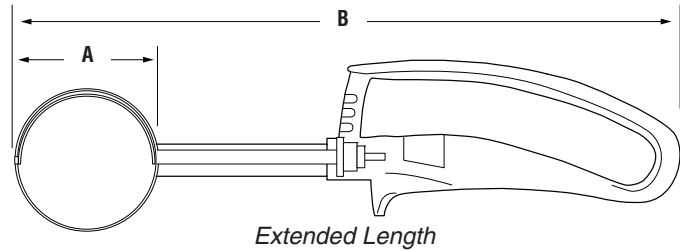

ONE-PIECE COLOR-CODED NSF SQUEEZE DISHERS

MODELS

Standard Length	Extended Length	Size	Color	Standard Length	Extended Length	Size	Color	Standard Length	Extended Length	Size	Color
47388	N/A	4	Orange	47394	N/A	14	Sky Blue	47400	47378	40	Orchid
47389	N/A	5	Teal	47395	47374	16	Royal Blue	47401	N/A	50	Terracotta
47390	47370	6	White	47396	47375	20	Yellow	47402	47379	60	Pink
47391	47371	8	Gray	47397	47376	24	Red	47403	N/A	70	Plum
47392	47372	10	Ivory	47398	47377	30	Black	47404	N/A	100	Orange
47393	47373	12	Green	47399	N/A	36	Mushroom				

DIMENSIONS (shown in inches (cm))

SPECIFICATIONS

Item No.	Color	Size (Approximate Servings per QT.)	Capacity			Item Dimensions	
			Fluid Oz (ML)	Fluid Oz (Approx.)	Cup/Teaspoon/Teaspoon	(A) IN (CM)	(B) IN (CM)
47388	Orange	4	8.0 (236.6)	8	1 Cup	3⁵/₈ (9.2)	10¹/₁₆ (25.6)
47389	Teal	5	6.0 (177.4)	6	¾ Cup	3³/₈ (8.6)	9³/₄ (24.8)
47390	White	6	4.7 (139)	4³/₄	⅝ Cup	3 (7.6)	9⁵/₈ (24.4)
47391	Gray	8	3.7 (109.5)	3³/₄	½ Cup	2⁷/₈ (7.3)	9¹/₄ (23.8)
47392	Ivory	10	3.2 (96)	3¹/₄	⅜ Cup	2³/₄ (7)	9¹/₄ (23.8)
47393	Green	12	2.8 (83.6)	2⁷/₈	⅓ Cup	2¹/₂ (6.4)	9¹/₈ (23.2)
47394	Sky Blue	14	2.4 (71.4)	2³/₈	⅓ Cup	2³/₈ (6)	9 (22.9)
47395	Royal Blue	16	2.0 (59.5)	2	¼ Cup	2¹/₄ (5.7)	8⁷/₈ (22.5)
47396	Yellow	20	1.8 (53.4)	1⁷/₈	3½ Tablespoons	2¹/₄ (5.7)	8³/₄ (22.2)
47397	Red	24	1.52 (45)	1¹/₂	3 Tablespoons	2 (5.1)	8¹/₂ (21.6)
47398	Black	30	1.13 (33.3)	1¹/₈	2¼ Tablespoons	1⁷/₈ (4.8)	8¹/₄ (20.8)
47399	Mushroom	36	0.94 (27.8)	7⁸/₁₆	1¾ Tablespoons	1³/₄ (4.4)	8¹/₄ (20.8)
47400	Orchid	40	0.72 (21.2)	¾	1½ Tablespoons	1⁵/₈ (4.1)	7⁷/₈ (20.1)
47401	Terracotta	50	0.65 (19.2)	⅝	4 Teaspoons	1¹/₂ (3.8)	7⁷/₈ (20.0)
47402	Pink	60	0.54 (15.9)	½	1 Teaspoon	1³/₈ (3.5)	7³/₄ (19.7)
47403	Plum	70	0.47 (13.8)	⅜	2¾ Teaspoons	1¹/₄ (3.2)	7³/₄ (19.7)
47404	Orange	100	0.33 (9.6)	¼	2 Teaspoons	1¹/₈ (2.9)	7¹/₂ (19.1)
47370	White	6	4.7 (139)	4³/₄	⅝ Cup	3 (7.6)	10⁷/₁₆ (27.6)
47371	Gray	8	3.7 (109.5)	3³/₄	½ Cup	2⁷/₈ (7.3)	10⁵/₈ (27)
47372	Ivory	10	3.2 (96)	3¹/₄	⅜ Cup	2³/₄ (7)	10¹/₂ (26.7)
47373	Green	12	2.8 (83.6)	2⁷/₈	⅓ Cup	2¹/₂ (6.4)	10³/₈ (26.4)
47374	Royal Blue	16	2.0 (59.5)	2	¼ Cup	2¹/₄ (5.7)	10 (25.5)
47375	Yellow	20	1.8 (53.4)	1⁷/₈	3½ Tablespoons	2¹/₄ (5.7)	10 (25.4)
47376	Red	24	1.52 (45)	1¹/₂	3 Tablespoons	2 (5.1)	9⁷/₈ (25.1)
47377	Black	30	1.13 (33.3)	1¹/₈	2¼ Tablespoons	1⁷/₈ (4.8)	9⁵/₈ (24.4)
47378	Orchid	40	0.72 (21.2)	¾	1½ Tablespoons	1⁵/₈ (4.1)	9¹/₄ (23.5)
47379	Pink	60	0.54 (15.9)	½	1 Teaspoon	1³/₈ (3.5)	9¹/₈ (23.2)

Outperform every day.™

www.vollrath.com

The Vollrath Company, L.L.C.
1236 North 18th Street
Sheboygan, WI 53081-3201 U.S.A.
Customer Service: 800.628.0830
Canada Customer Service: 800.695.8560
Main Fax: 800.752.5620 or

Technical Services: 800.628.0832
Technical Services Fax:
920.459.5462