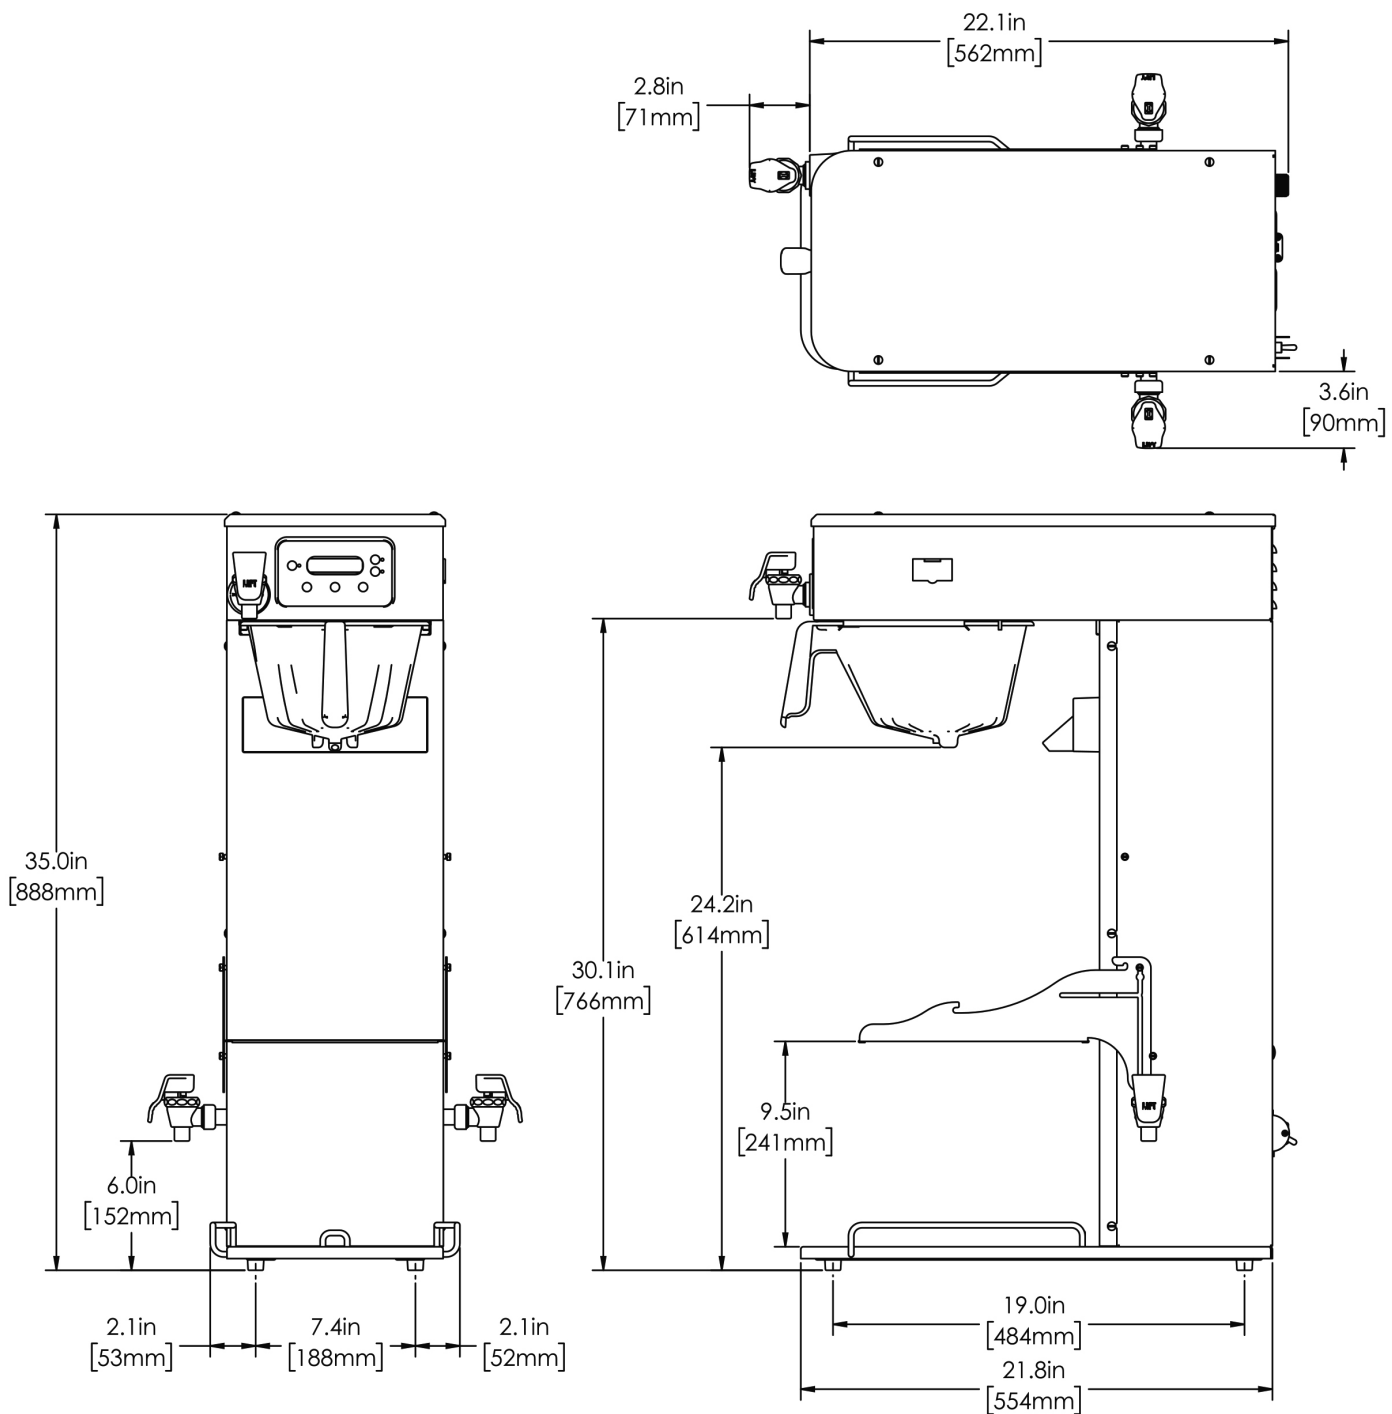

Last Updated:  
09/14/2022

	Unit			Shipping				
	Height	Width	Depth	Height	Width	Depth	Weight	Volume
English	35.0 in.	11.6 in.	22.1 in.	39.0 in.	15.9 in.	27.5 in.	47.600 lbs	9.853 ft <sup>3</sup>
Metric	88.9 cm	29.5 cm	56.1 cm	99.1 cm	40.3 cm	69.9 cm	21.591 kgs	0.279 m <sup>3</sup>