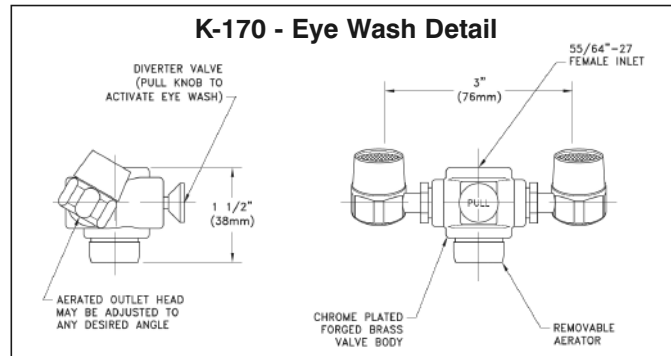

# DIMENSIONS and SPECIFICATIONS

TOL ± .125"

ALL DIMENSIONS ARE TYPICAL

**ALL FAUCET AERATORS  
CONFORM TO  
ASTM.A112.18.1M  
2.0 GPM/7.56 LPM**

**THREAD: 55/64 - 27 FEMALE**

**K-240 SERVICE FAUCET  
9.6 GPM/36.3 LPM  
3/4" HOSE END SPOUT**

MODEL #	Description	A LENGTH	B HEIGHT	C	D	On Center Dimensions
K-00	Repair Kit For K-1, K-11, K-101, K-119 & 211	N/A	N/A	N/A	N/A	N/A
K-06	Faucet Mt. Kit for K-1, K-11, K-101, K-119 & K-211	N/A	N/A	N/A	N/A	N/A
K-1	12" Swing Spout Faucet	12"	5"	2 1/2"	14"	8" O.C.
K-11	14" Swing Spout Faucet	14"	5 1/2"	3"	16"	8" O.C.
K-59	3 1/2" Gooseneck Faucet	3 1/2"	8"	5"	6"	4" O.C.
K-60	??" Gooseneck Faucet	??"	??"	??"	??"	4" O.C.
K-69	Heavy Duty Gooseneck Faucet	3"	5"	2 3/4"	5 1/2"	4" O.C.
K-101	8" Swing Spout Faucet	8"	4 1/4"	2 1/4"	10"	8" O.C.
K-105	Heavy Duty 14" Swing Spout Faucet	14"	5"	3"	16"	8" O.C.
K-111	Heavy Duty 14" Swing Spout (T&S) Faucet	14"	8 1/4"	5 1/2"	16 1/2"	8" O.C.
K-112	Heavy Duty 12" Swing Spout Faucet	12"	5"	3"	14"	8" O.C.
K-116	Heavy Duty Pre-Rinse (T&S) Faucet	13"	34 1/2"	13 1/2"	15 3/8"	8" O.C.
K-117	Add-A-Faucet with 12" Spout Faucet	12"	N/A	N/A	N/A	N/A
K-119	16" Swing Spout Faucet	16"	6"	4"	18 1/2"	8" O.C.
K-121	Splash Mount Swivel Gooseneck Faucet	3 1/2"	8"	5 1/2"	5 3/4"	Single Hole
K-123	6" Extended Spout Faucet	6"	5"	2 1/2"	8"	4" O.C.
K-170	Eye Wash Attachment (See Above Detail)	N/A	N/A	N/A	N/A	N/A
K-175	Hands Free AC/DC Operated Faucet 6' Cord. INPUT: 100-240VAC 47-6Hz. < 1 Amp Draw. UL LISTED	4 1/2"	7"	3 3/4"	5 1/2"	Single Hole
K-206	6" Extended Spout Faucet with Wrist Handles	6"	5"	2 1/2"	8"	4" O.C.
K-211	Heavy Duty Extra Long Spout Faucet	18"	7 3/4"	5"	21"	8" O.C.
K-240	Service Faucet	6 1/2"	2 1/2"	1 3/8"	9"	8" O.C.
K-316	Wrist Handle Gooseneck Faucet	3 1/2"	8"	5"	6"	4" O.C.
K-400	Hands Free Wand	N/A	N/A	N/A	N/A	N/A
DTA-53	Heavy Duty Pre-Rinse Faucet	15"	34"	5"	15"	8" O.C.