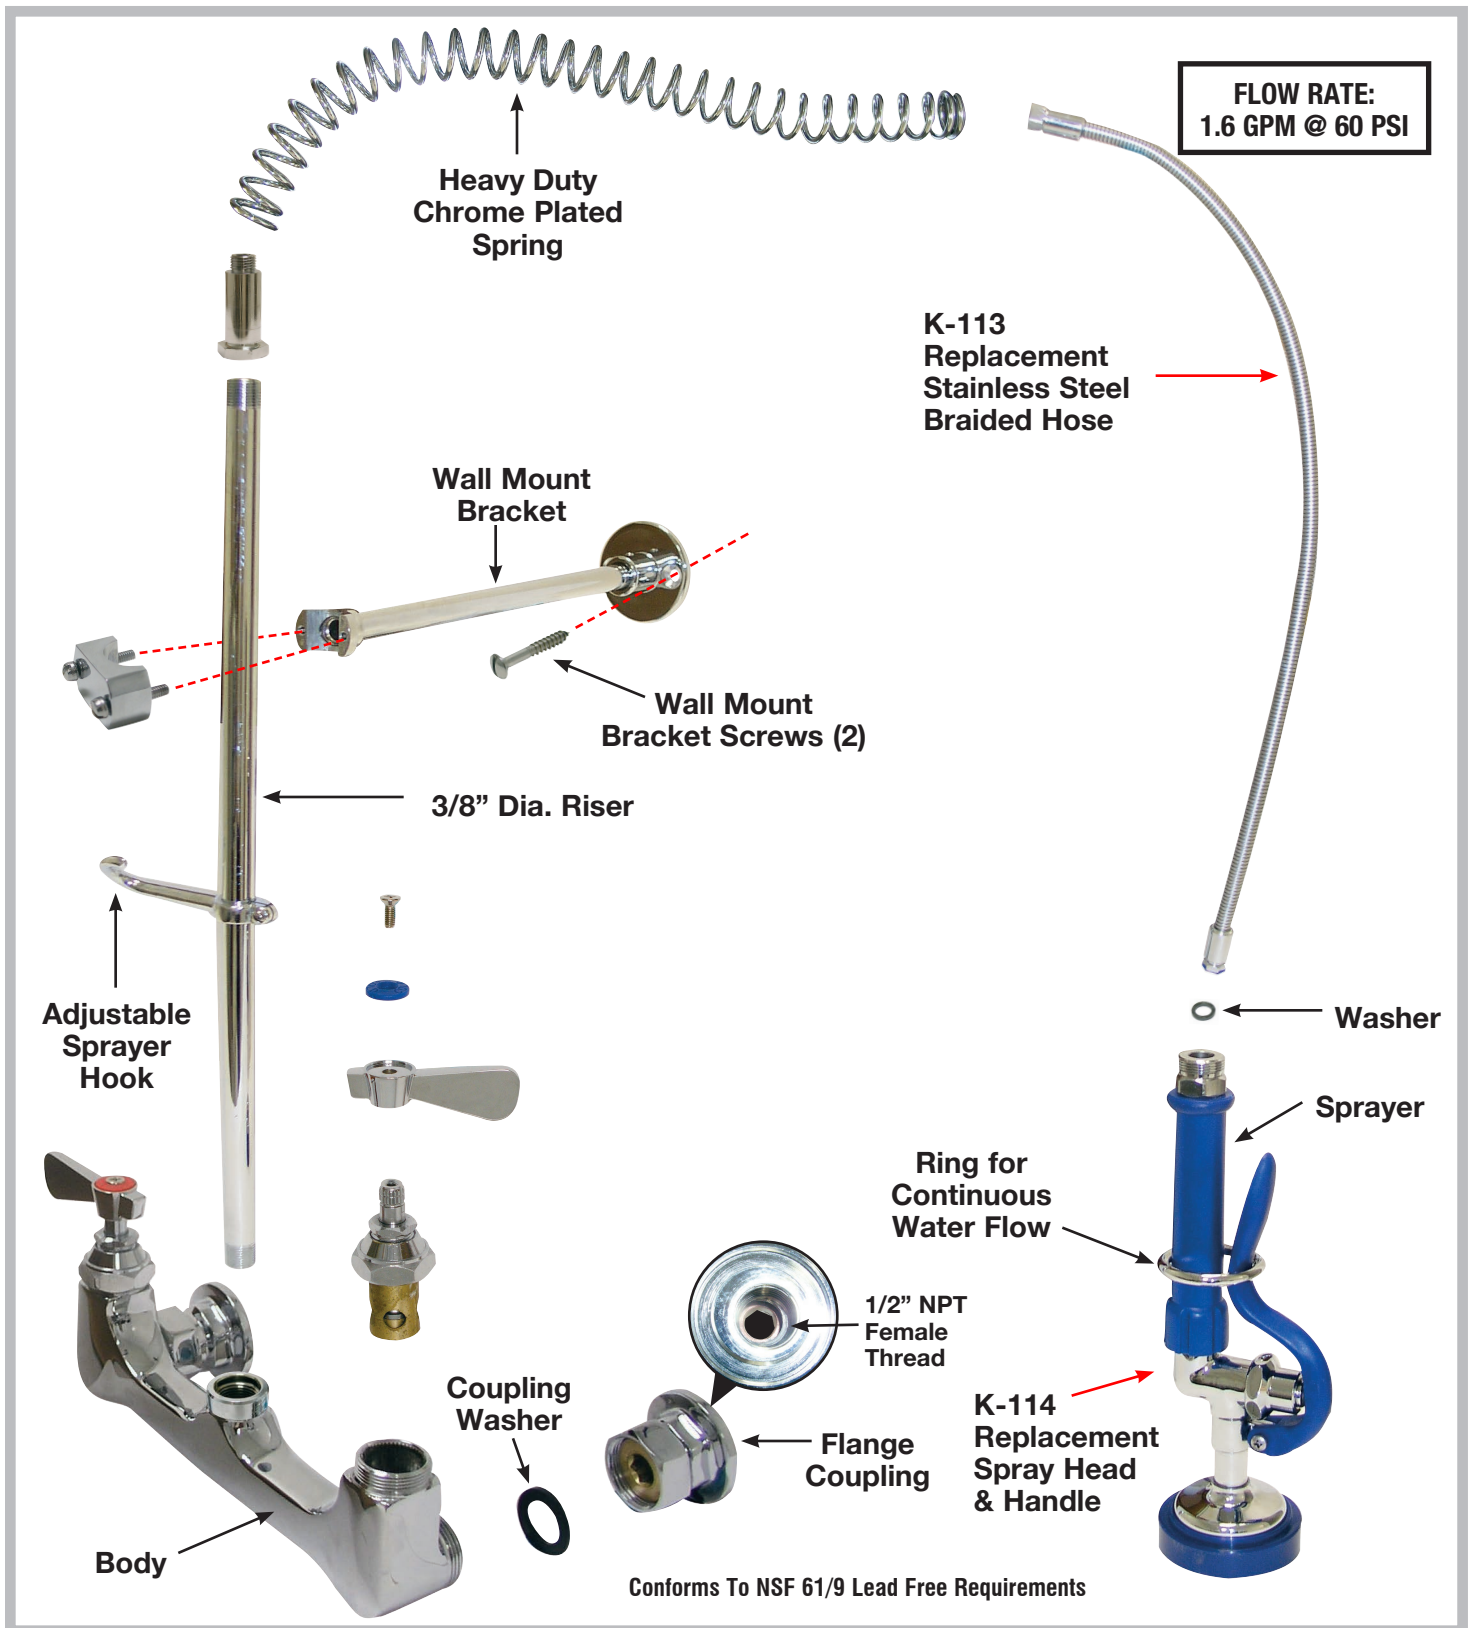

# FAUCET PARTS - EXPLODED VIEW

For Model: **DTA-53**

**WARNING:** Faucets on this page may expose you to chemicals, including lead, that are known to the State of California to cause cancer or birth defects or other reproductive harm. For more info., visit [www.p65warnings.ca.gov](http://www.p65warnings.ca.gov).