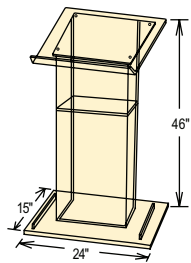

Clear Acrylic Lectern with Shelf MODEL #401S

FEATURES

- Contemporary-style lectern, perfect for a worship or modern business setting
- Light weight and made from 1/2" and 3/8" thick acrylic Plexiglass
- Broad 24"x16" reading surface with book stop
- Convenient 14"x8" shelf
- Ships UPS

401S

TECHNICAL SPECIFICATIONS

DIMENSIONS	46" H x 24" W x 15" D
WEIGHT	47 lbs.
SHELF	14" W x 8" D