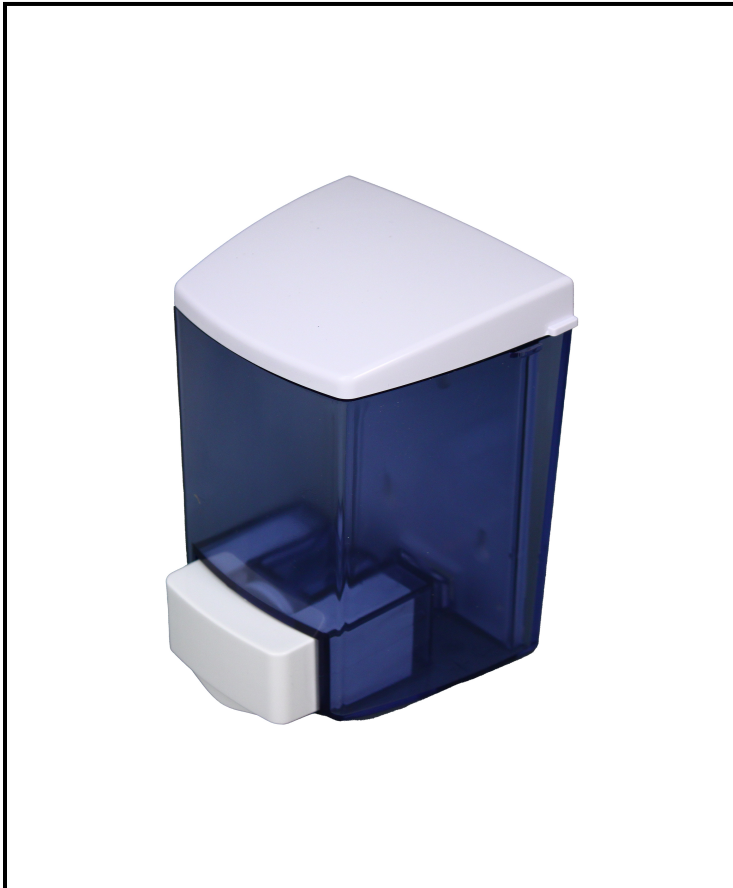

ClearVu Encore® Lotion Soap Dispenser, 30 oz., White/Translucent 9330

Dispenses approximately one cc per stroke. Tested and proven to work with antimicrobial, antibacterial and antiseptic soaps. Accommodates liquid and lotion soaps, except pumice. Unique water-resistant top, curved design, and see-thru tank. Large push bar is conveniently placed and easy-to-operate. Removable backplate. Improved design eliminates soap waste.

Features

- See-thru tank 880 ml (30 ounce); reservoir is removable from the back plate for easy cleaning
- Accommodates liquid and lotion soaps, except pumice
- Easy to use push bar; excellent for sanitizer
- Dispenses approximately 1cc per stroke

Item	Description	Color/Scent	Size	Private Labeling	Case Weight	Case Cube	Packaging
9330	Encore® 880 ml-White	White/Translucent	30 oz.	Yes	10.95	1.22	12 per Case