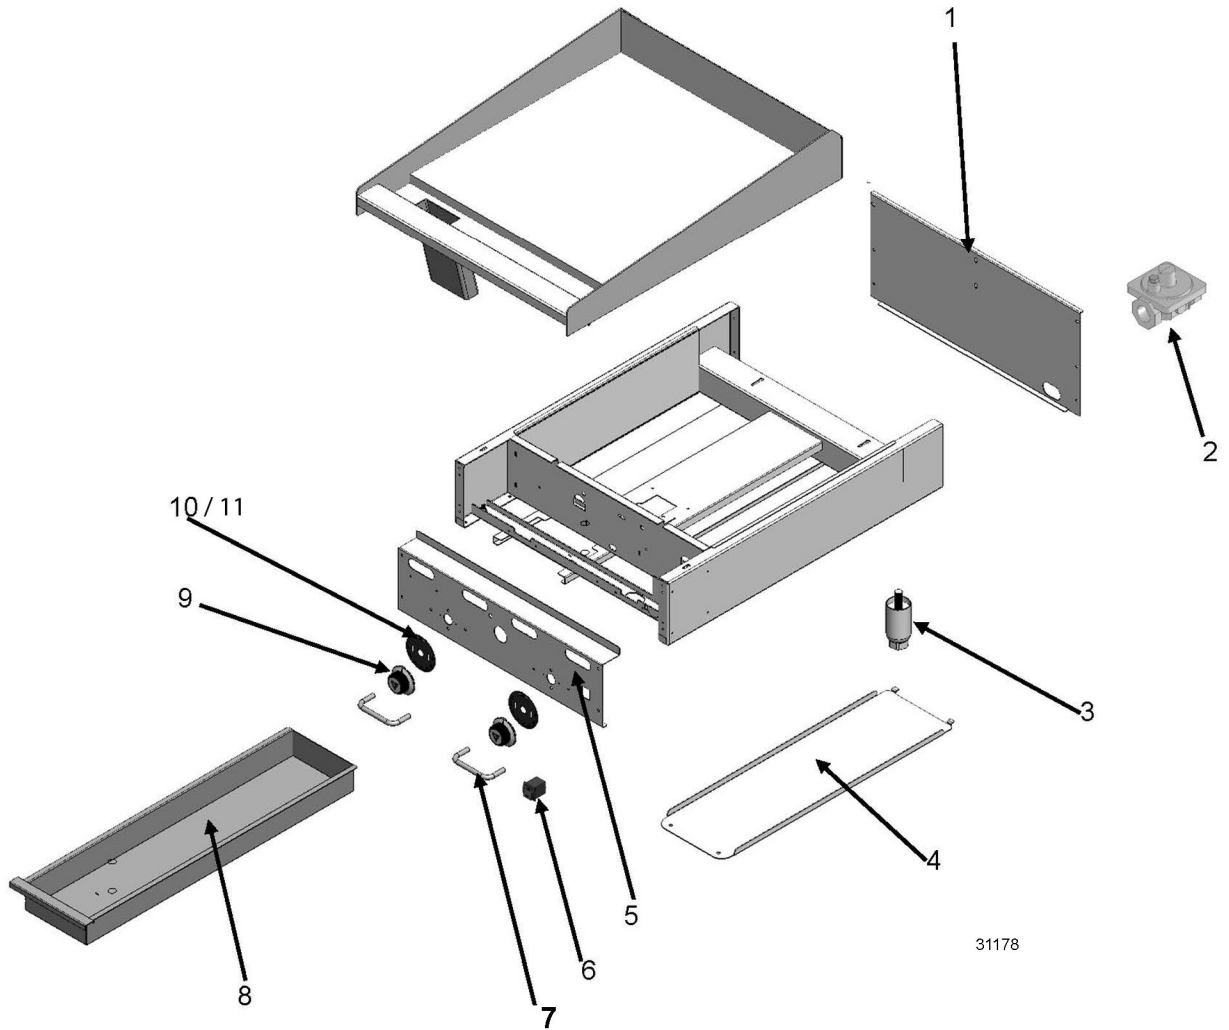

900RX AND MSA MODELS MANUFACTURED MARCH 2010 TO PRESENT EXTERIOR COMPONENTS