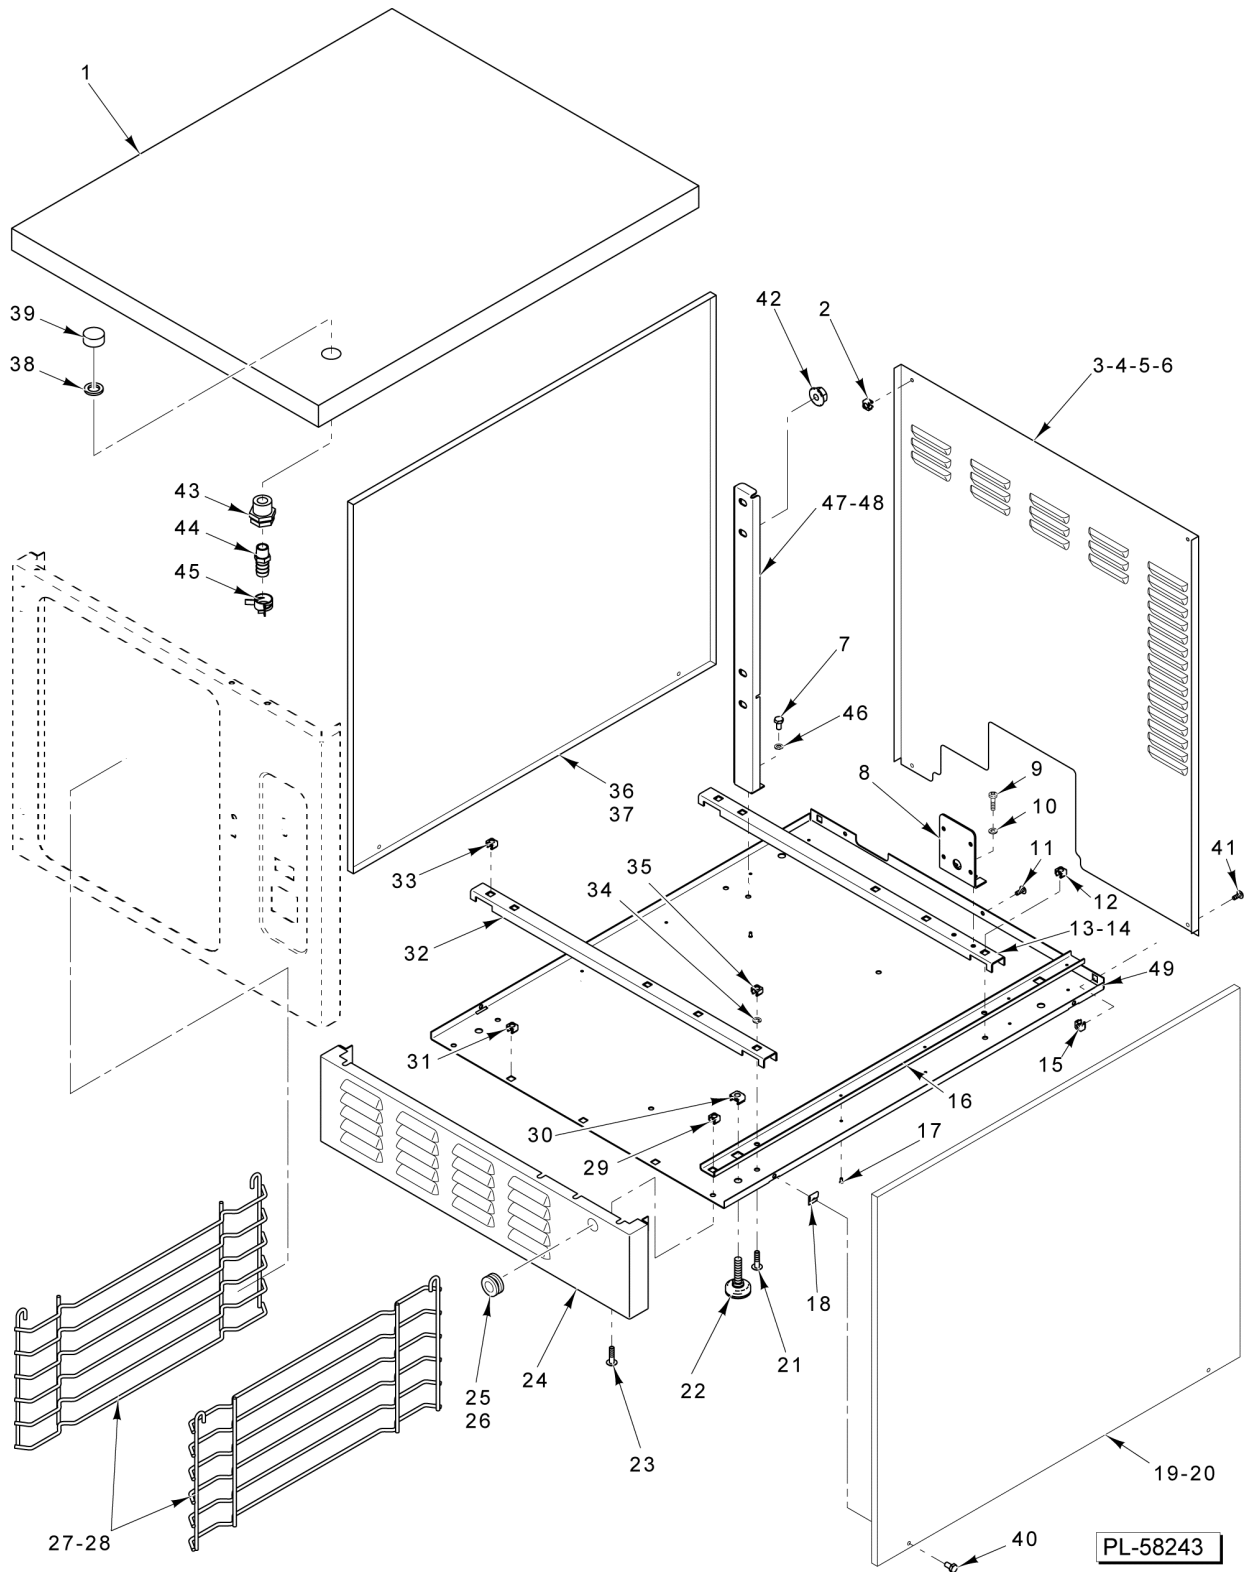

### LINE CONTROLS (LWE)

ILLUS. PL-60661	PART NO.	NAME OF PART	AMT.
1	SD-019-29	Self-Tapping Screw 6-20 x 1/2 Phil. Pan Hd., Type B.....	AR
2	WS-002-15	Washer.....	4
3	NS-049-03	Panel Nut 1/4-20.....	2
4	SC-115-70	Mach. Screw 1/4-20 x 1 Slotted Truss Hd. (SST).....	1
5	SC-041-01	Cap Screw 1/4-20 x 3/4 Hex Hd. (SST).....	1
6	WL-006-17	Lockwasher 1/4 Helical (SST).....	1
7	00-858055-00001	Shield - Mylar (4 In.).....	1
8	00-858053-00001	Controller - PM (EZ-ZONE).....	1
9	00-858052-00001	Contacto.....	1
10	00-858079-00001	Bracket - Control Mounting.....	1
11	00-857713-00001	Frame Rail - Front.....	1
12	00-858056-00001	Harness - Wiring (Delta).....	1
13	00-858056-00002	Harness - Wiring (WYE).....	1