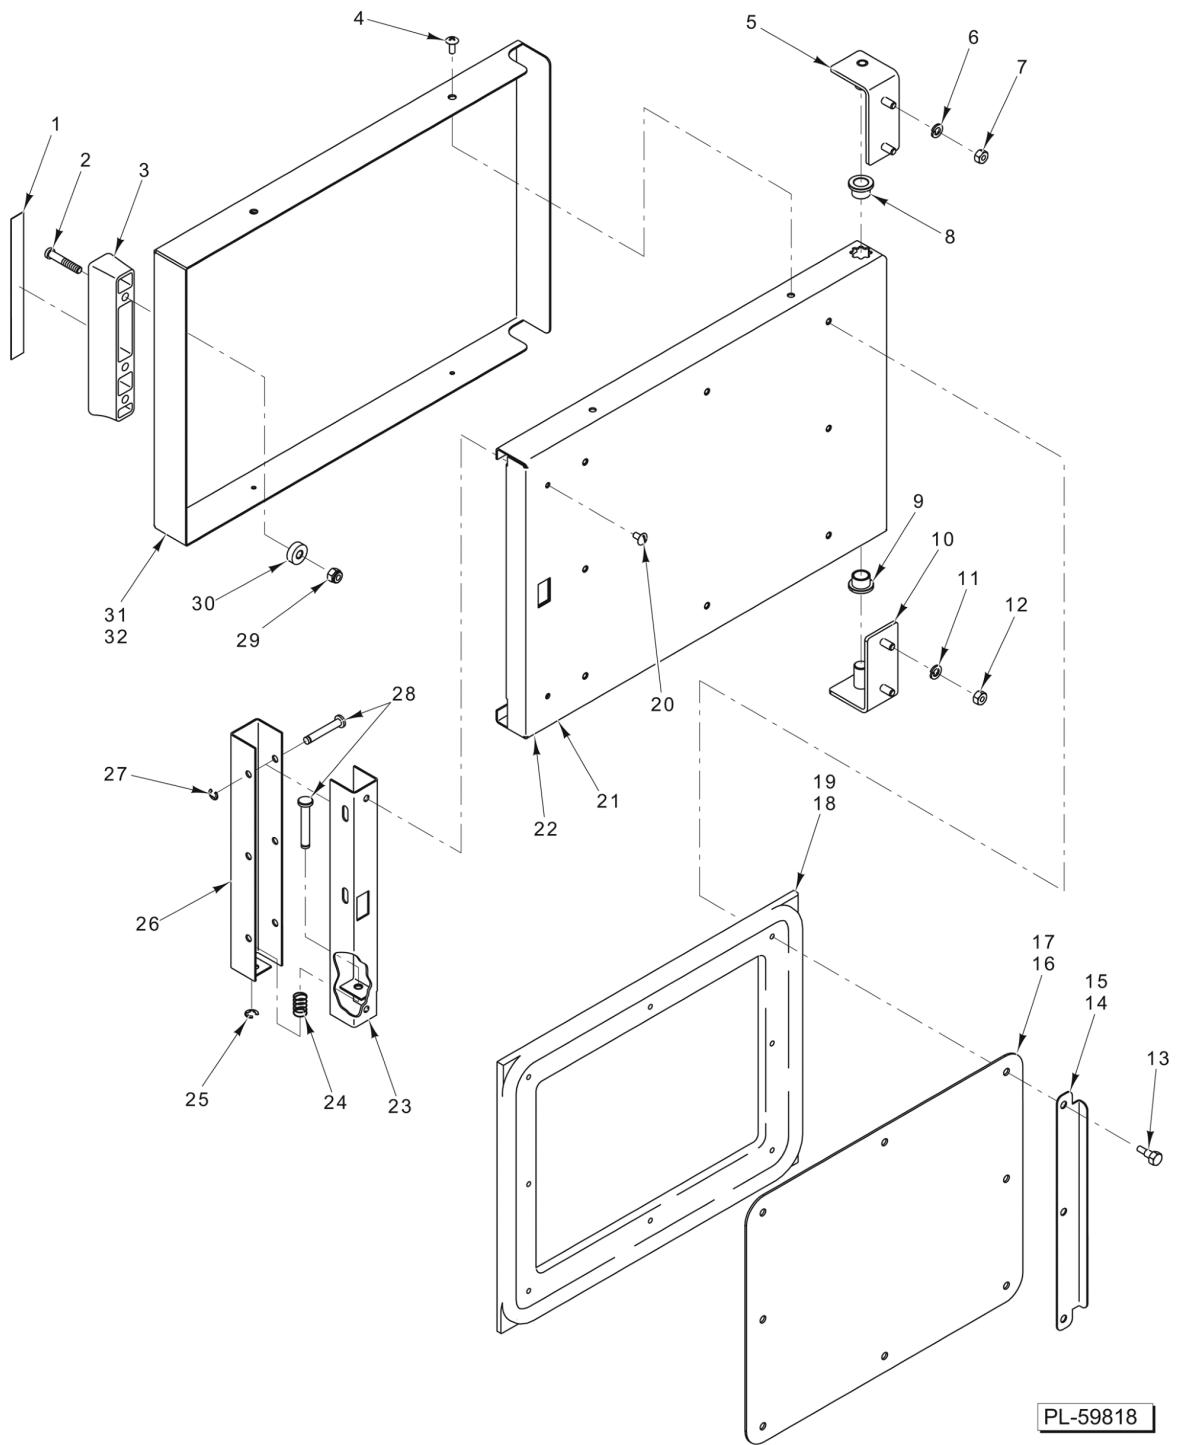

PL-59818

DOOR

DOOR

ILLUS. PL-59818	PART NO.	NAME OF PART	AMT.
1	00-855288-00001	Face Plate - Door Handle.....	1
2	SC-120-70	Cap Screw 1/4-20 x 1-5/8 Hex Socket Hd.....	2
3	00-855287-00001	Handle - Door.....	1
4	SC-066-20	Mach. Screw 10-32 x 1/2 Phil. Truss Hd. (SST).....	4
5	00-855521-00001	Hinge Assy. - Door (Top).....	1
6	WL-006-17	Lockwasher 1/4 Helical (SST).....	2
7	NS-046-38	Nut 1/4-20 Hex (SST).....	2
8	00-817643	Bearing - Flanged.....	1
9	00-817643	Bearing - Flanged.....	1
10	00-855521-00002	Hinge Assy. - Door (Bottom).....	1
11	WL-006-17	Lockwasher 1/4 Helical (SST).....	2
12	NS-046-38	Nut 1/4-20 Hex (SST).....	2
13	00-857791-00001	Bolt - Rack Hanger.....	3
14	00-855714-00001	Gasket - Door Guard (3-Pan).....	1
15	00-855714-00002	Gasket - Door Guard (5-Pan).....	1
16	00-855285-00001	Gasket Retainer - Door (3-Pan).....	1
17	00-855285-00002	Gasket Retainer - Door (5-Pan).....	1
18	00-857085-00001	Gasket - Door (3-Pan).....	1
19	00-857085-00002	Gasket - Door (5-Pan).....	1
20	SC-053-05	Mach. Screw 10-24 x 3/8 Slotted Truss Hd. (SST).....	2
21	00-855582-00001	Bracket Weldment - Door (3-Pan).....	1
22	00-855582-00002	Bracket Weldment - Door (5-Pan).....	1
23	00-855584-00001	Door Latch - Bracket.....	1
24	00-855298-00001	Latch Spring - Door.....	1
25	RR-006-22	Retaining Ring 1/4 In. (SST).....	1
26	00-855585-00001	Latch Actuator - Door.....	1
27	RR-006-22	Retaining Ring 1/4 In. (SST).....	3
28	00-855590- 00002	Pin - Clevis 1.525 In. Lg.....	4
29	NS-048-63	Lock Nut 1/4-20 Hex (SST).....	2
30	00-855290-00001	Bearing - Door Handle.....	2
31	00-855580-00001	Frame - Door (3-Pan).....	1
32	00-855580-00002	Frame - Door (5-Pan).....	1