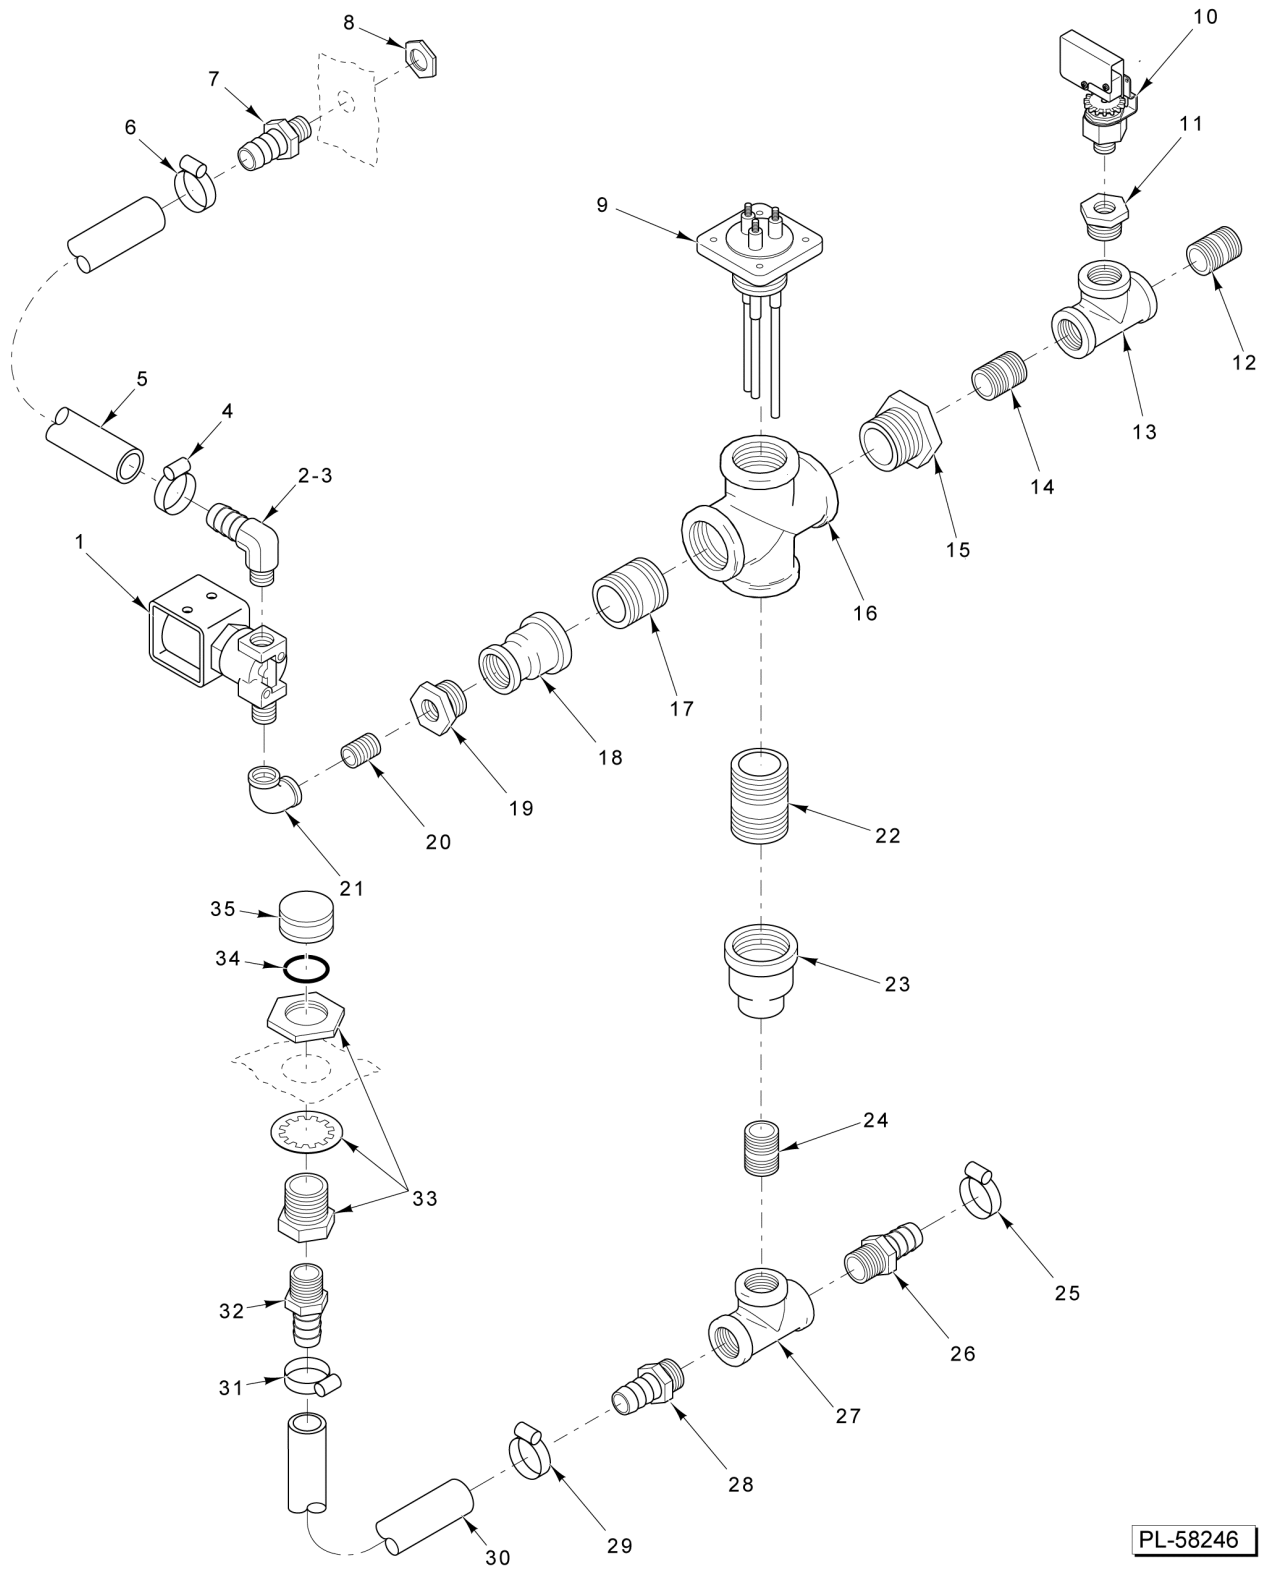

PL-58246

**WATER LEVEL PROBE  
(PRIOR TO S/N 463003747)**

**WATER LEVEL PROBE  
(PRIOR TO S/N 463003747)**

ILLUS. PL-58246	PART NO.	NAME OF PART	AMT.
1	00-857021-00001	Valve - Solenoid 1/4 NPT (9/32 Orifice).....	1
2	FP-090-55	Fitting - Hose 1/2 Hose x 1/4 NPT (Brass) (3-Pan).....	1
3	FP-090-59	Fitting - Hose 1/2 ID x 1/4 NPT (Brass) (5-Pan).....	1
4	00-557718	Clamp - Hose #10.....	1
5	00-557474	Hose 1/2 ID x 0.830 OD (3 Ft.).....	1
6	00-557718	Clamp - Hose #10.....	1
7	FP-090-59	Fitting - Hose 1/2 ID x 1/4 NPT (Brass).....	1
8	FP-030-14	Lock Nut - Pipe 1/4 NPSL (Brass).....	1
9	00-850736-00003	Probe - Level Control.....	1
10	00-857022-00001	Switch - Pressure.....	1
11	FP-027-06	Bushing - Pipe 1/2 To 1/8 (Brass).....	1
12	FP-035-91	Pipe 1/2 x 1-1/8 TBE.....	1
13	FP-019-25	Tee 1/2 x 1/2 x 1/2.....	1
14	FP-035-91	Pipe 1/2 x 1-1/8 TBE.....	1
15	FP-026-24	Bushing - Pipe 1 to 1/2.....	1
16	FP-088-56	Cross - Pipe Std. 1 x 1 x 1 x 1 Std.....	1
17	FP-036-17	Pipe 1 x 1-1/2 TBE.....	1
18	FP-024-14	Coupling - Reducing 1 to 3/4.....	1
19	FP-026-65	Bushing - Pipe 3/4 to 1/4.....	1
20	FP-035-38	Pipe 1/4 x 7/8 TBE.....	1
21	FP-078-85	Elbow - Pipe 1/4 x 90 Deg.....	1
22	FP-059-32	Pipe 1 x 2-1/2 TBE.....	1
23	FP-024-42	Coupling - Reducing 1 to 1/2.....	1
24	FP-035-94	Pipe 1/2 x 1-1/2 TBE.....	1
25	00-557718	Clamp - Hose #10.....	1
26	FP-087-39	Fitting - Hose 5/8 Hose to 1/2 NPT (Brass).....	1
27	FP-019-25	Tee 1/2 x 1/2 x 1/2.....	1
28	FP-087-39	Fitting - Hose 5/8 Hose to 1/2 NPT (Brass).....	1
29	00-557718	Clamp - Hose #10.....	1
30	00-557475	Hose 5/8 ID x 0.955 OD (1.66 Ft.) (Blue).....	1
31	00-557718	Clamp - Hose #10.....	1
32	FP-090-63	Fitting - Hose 5/8 ID Hose to 3/8 MPT (Brass).....	1
33	FP-090-37	Fitting - Hose - Anchor Coupling 3/8 NPT (Brass).....	1
34	00-856769-00001	O-Ring 1/8 In. Thk.....	1
35	FP-090-60	Fitting - Hose (Round Hose Cap 3/4 NH Thread) (Brass).....	1