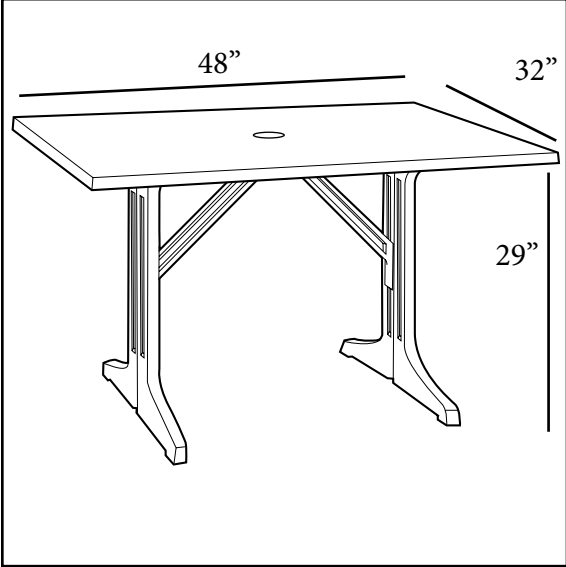

COMMERCIAL RESIN FURNITURE

Your best value for Food Service & Hospitality!

48" x 32" Molded Melamine Tabletop

with umbrella hole

Features & Benefits **Warranty: 2 Yrs.**

- Interior/Exterior commercial grade table.
- Trendy marble, granite finish, or deco tops to complement all Grosfillex chairs.
- Combines the outstanding resistance to wear, burns, and stains of melamine with the weight, strength, and attractive finish of solid wood.
- Use Grosfillex's resin lateral base 1000 or resin pedestal base 2000.
- Cleans easily with soap and water.
- Specifically designed and engineered for terraces, bars, concessions, breakfast areas, and other food service applications..
- Customize designs by mixing and matching tabletops and bases.
- Top and Base sold separately.

Product Specifications						
Product Description	Reference Number	Color	UPC Code 014306	Weight Each (lbs.)	Master Pack	Master Pack Volume (cu. ft.)
48" x 32" Molded Melamine Tabletop with umbrella hole Use Resin Lateral Base 1000 or Resin Pedestal Base 2000	99851325	Granite Green	102146	39.00	1	2.03
	99851358	Catalan	908496			
	99851302	Tokyo Stone	134482			
	99851318	Wicker	908137			