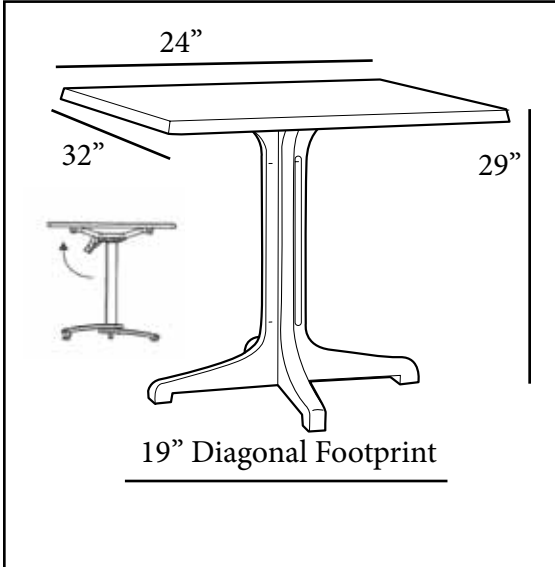

COMMERCIAL RESIN FURNITURE

Your best value for Food Service & Hospitality!

24" x 32" Molded Melamine Tabletop

without umbrella hole

Features & Benefits **Warranty: 2 Yrs.**

- Trendy marble, granite finish, or deco tops to complement all Grosfillex chairs.
- Hard, smooth molded tabletop made of a molded wood/resin body with a fusion bonded melamine top.
- Stain, burn, scratch, and fade resistant.
- Use Grosfillex's wide 4-prong central resin pedestal base 1000, tilt top aluminum base 100, or bar height table base with anti-skid glides for stability.
- Cleans easily with soap and water.
- Specifically designed and engineered for indoor/outdoor terraces, bars, breakfast areas, concessions, and balconies.
- Customize designs by mixing and matching tabletops and bases.
- Top and Base sold separately.

Product Specifications						
Product Description	Reference Number	Color	UPC Code 014306	Weight Each (lbs.)	Master Pack	Master Pack Volume (cu. ft.)
24" x 32" Molded Melamine Tabletop Use Resin Ped Base 1000 or Tilt Top Aluminum Base 100 or Bar Height Table Base	99530025	Granite Green	101774	19.00	1	1.07
	99530004	White	101767			
	99530018	Wicker	908120			
	99530002	Tokyo Stone	132686			
	99530008	Teak Decor	132778			
	99530058	Catalan	908472			