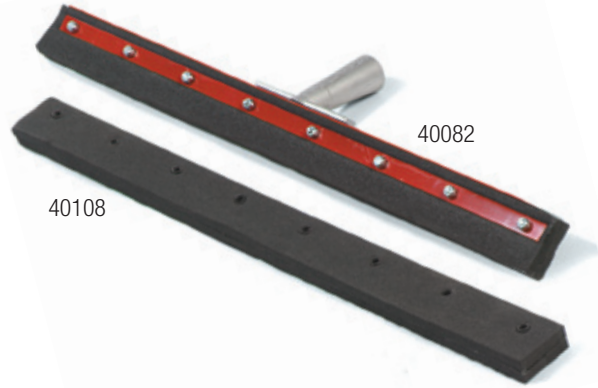

FLOOR SQUEEGEES

Double Foam Rubber Squeegee with Metal Frame

- Rugged black neoprene for heavy-duty removal of dirt, water and debris
- Medium flexibility
- Handles sold separately; see pages 170-174 for additional handle recommendations

Double Moss Foam Rubber Squeegee with Metal Frame

- Moss Foam squeegee is designed for uneven, grouted and smooth surface floors
- Red Moss Foam is fat and oil resistant
- Handles sold separately; see pages 170-174 for additional handle recommendations

Stock It. This is a top selling & readily available item. 41568 **Stock It** color is Red.

FLOOR SQUEEGEES (CONT)

Curved End Rubber Squeegee with Metal Frame

- Single rubber blade design
- Curved end controls liquid better
- Handles sold separately; see pages 170-174 for additional handle recommendations