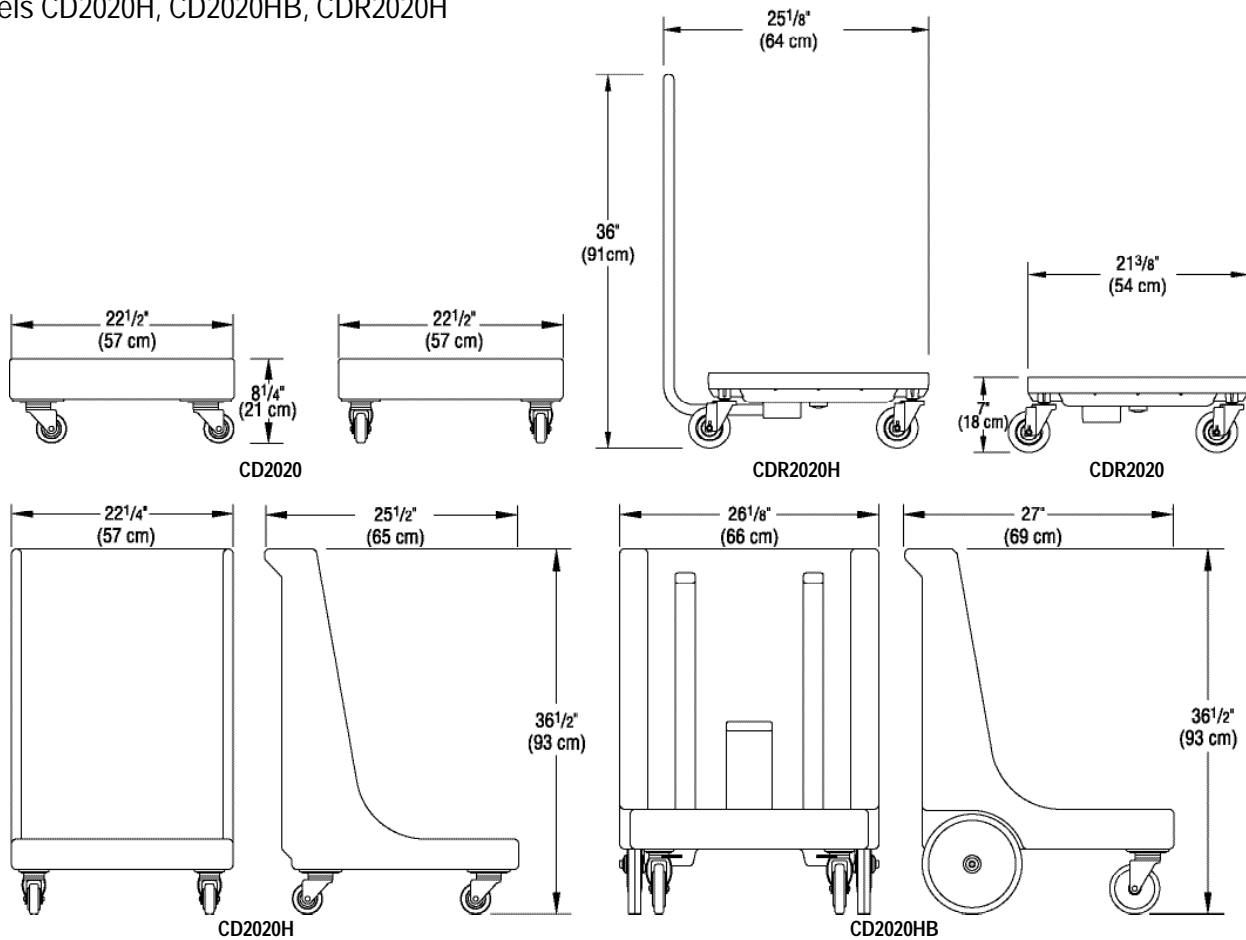

## Specifications

Code	Description	Load Capacity	Interior Dimensions W x L	Dimension Tolerance: +/- 1/4" (0,64 cm)	
				Exterior Dimensions L x W x H	Case lbs./cube Kg/m <sup>3</sup>
<b>Without Handle</b>					
CD2020	Camdolly	300 lbs (136 Kg)	20 1/8" x 20 1/8" (51 x 51 cm)	22 1/2" x 22 1/2" x 8 1/4" (57 x 57 x 21 cm)	19 (2.14) 9 (0,06)
CDR2020	Camdolly	350 lbs (159 Kg)	20 7/8" x 20 7/8" (53 x 53 cm)	21 3/8" x 21 3/8" x 7" (54 x 54 x 18 cm)	11 1/4 (1.14) 5,3 (0,03)
<b>With Handle</b>					
CD2020H	Camdolly	350 lbs (159 Kg)	20 1/4" x 20 1/4" (52 x 52 cm)	25 1/2" x 22 1/4" x 36 1/2" (65 x 57 x 93 cm)	32 1/4 (11.45) 15 (0,32)
CDR2020H	Camdolly	350 lbs (159 Kg)	20 7/8" x 20 7/8" (53 x 53 cm)	25 1/8" x 21 3/8" x 36" (64 x 54 x 91 cm)	21 1/2 (3.25) 9,7 (0,1)
CD2020HB	Camdolly	350 lbs (159 Kg)	20 1/2" x 20 1/2" (52 x 52 cm)	27" x 26 1/8" x 36 1/2" (69 x 66 x 93 cm)	46 (15.89) 21 (0,44)