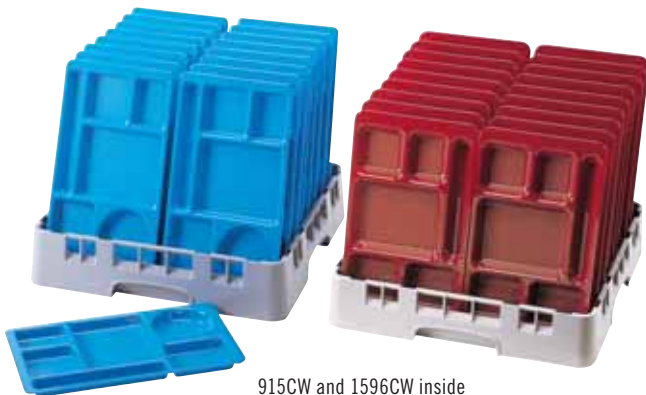

2 X 2 COMPARTMENT TRAYS

- Perfect for school lunch programs or cafeteria-style feeding in correctional facilities.
- Gradual sloping compartment walls promote quick draining and faster drying.
- "Easy grip" handles ensure a better grip for children with smaller hands.
- 915CW, 100CW, SRB13CW and 50CW bowls fit in round compartment.
- 10CW and 150CW bowls fit in square compartment.

Camwear® trays are NSF Listed.
 Co-Polymer trays are not NSF listed.

Styrofoam, the material that many disposable trays are made from, can make up to 30% of the trash volume in landfills.

Cambro Trays are made from FDA approved materials.

Camwear Colors

Co-Polymer Colors

915CP

1596CW

915CW & 915CP

1596CW & 1596CP

915CW and 1596CW inside two PR314 Camracks.

CODE	DIMENSIONS W x L x D	LIST PRICE EA.
Camwear		
1596CW	9" x 15" x 7/8"	\$
915CW	8 3/4" x 15" x 3/4"	
Co-Polymer - BPA FREE		
1596CP	9" x 15" x 7/8"	
915CP	8 3/4" x 15" x 3/4"	