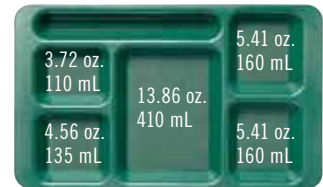

Camwear® trays are NSF Listed.
 Co-Polymer trays are not NSF listed.

Styrofoam, the material that many disposable trays are made from, can make up to 30% of the trash volume in landfills.

Cambro Trays are made from FDA approved materials.

Camwear Colors

Co-Polymer Colors

915CP

1596CW

915CW & 915CP

1596CW & 1596CP

915CW and 1596CW inside two PR314 Camracks.

CODE	DIMENSIONS W x L x D	LIST PRICE EA.
Camwear		
1596CW	9" x 15" x 7/8"	\$
915CW	8 3/4" x 15" x 3/4"	
Co-Polymer - BPA FREE		
1596CP	9" x 15" x 7/8"	
915CP	8 3/4" x 15" x 3/4"	