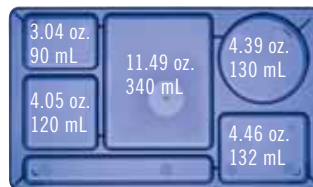

Camwear® trays are NSF Listed.
 Co-Polymer trays are not NSF listed.

Styrofoam, the material that many disposable trays are made from, can make up to 30% of the trash volume in landfills.

Cambro Trays are made from FDA approved materials.

Camwear Colors

Co-Polymer Colors

915CP

1596CW

915CW & 915CP

1596CW & 1596CP

915CW and 1596CW inside two PR314 Camracks.

CODE	DIMENSIONS W x L x D	LIST PRICE EA.
Camwear		
1596CW	9" x 15" x 7/8"	\$
915CW	8 3/4" x 15" x 3/4"	
Co-Polymer - BPA FREE		
1596CP	9" x 15" x 7/8"	
915CP	8 3/4" x 15" x 3/4"	