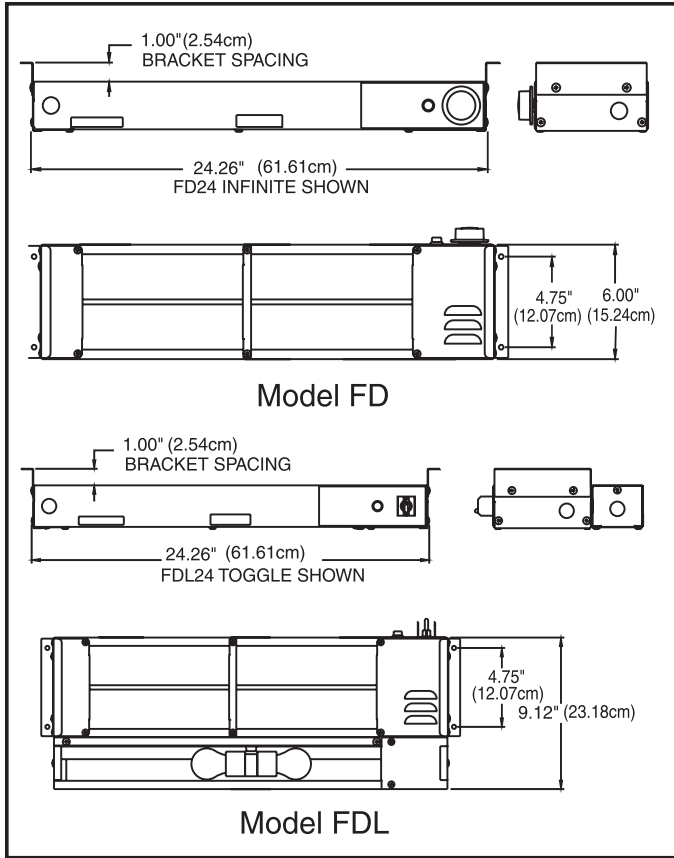

Remote Control Box

See reverse side for product specifications.

PRODUCT:

QUANTITY:

ITEM #:

PRODUCT SPECIFICATIONS

Construction:

Stainless steel housing and radiant reflector, metal-sheathed heating element and angle brackets. "L" indicated built-on illumination box, which uses incandescent safety lights.

Shipping:

FOB: Dallas, TX 75226

	Size	Single			Single Lighted		
		Watts	lbs	kg	Watts	lbs	kg
High Wattage	18"	400	7	3.2	480	7	3.2
	24"	575	7	3.2	655	8	3.6
	30"	760	8	3.6	840	9	4.1
	36"	920	9	4.1	1080	11	5.0
	42"	1100	12	5.4	1260	12	5.4
	48"	1265	12	5.4	1425	12	5.4
	54"	1425	13	5.9	1585	14	6.4
	60"	1610	14	6.4	1850	15	6.8
	66"	1800 (208/240V)	16	7.3	2040 (208/240V)	17	7.7
	72"	1980 (208/240V)	17	7.7	2220 (208/240V)	18	8.2
Low Wattage	18"	250	5	2.3	330	6	2.7
	24"	350	7	3.2	430	8	3.6
	30"	450	8	3.6	530	9	4.1
	36"	575	9	4.1	735	11	5.0
	42"	675	11	5.0	835	12	5.4
	48"	800	12	5.4	960	12	5.4
	54"	925	13	5.9	1085	14	6.4
	60"	1050	14	6.4	1290	15	6.8
	66"	1160 (208/240V)	16	7.3	1400 (208/240V)	17	7.7
	72"	1275 (208/240V)	17	7.7	1515 (208/240V)	18	8.2
	84"	2050 (208/240V)	20	9.5	2370 (208/240V)	21	9.5
	96"	2400 (208/240V)	23	10.4	2720 (208/240V)	24	10.9

Overall Dimensions:

FDD and FDDL models are 15" wide

- FD-18 & FDL-18: 18.26" (46.3 cm)
- FD-24 & FDL-24: 24.26" (61.6 cm)
- FD-30 & FDL-30: 30.26" (76.8 cm)
- FD-36 & FDL-36: 36.26" (92.0 cm)
- FD-42 & FDL-42: 42.26" (107.3 cm)
- FD-48 & FDL-48: 48.26" (122.5 cm)
- FD-54 & FL-54: 54.26" (137.8 cm)
- FD-60 & FDL-60: 60.26" (153.0 cm)
- FD-66 & FDL-66: 66.26" (168.2 cm)
- FD-72 & FDL-72: 72.26" (183.5 cm)
- FD-84 & FDL-84: 84.26" (214.0 cm)
- FD-96 & FDL-96: 96.26" (244.4 cm)