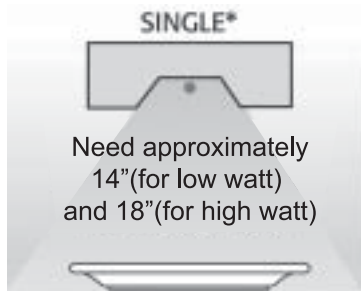

Electrical Information:

Specify voltage and wattage; also, infinite control or toggle switch (or remote control units that are operated by optional remote control kits). Remote control units use separate/ optional remote control kits to allow for maximum installation flexibility. Up to 3 remote units can be controlled by a single triple remote control kit. Sizes above 60" are only available in 208/240V versions.

Shipping:

FOB: Dallas, TX 75226

	Size	Single			Single Lighted		
		Watts	lbs	kg	Watts	lbs	kg
High Wattage	18"	400	7	3.2	480	7	3.2
	24"	575	7	3.2	655	8	3.6
	30"	760	8	3.6	840	9	4.1
	36"	920	9	4.1	1080	11	5.0
	42"	1100	12	5.4	1260	12	5.4
	48"	1265	12	5.4	1425	12	5.4
	54"	1425	13	5.9	1585	14	6.4
	60"	1610	14	6.4	1850	15	6.8
	66"	1800 (208/240V)	16	7.3	2040 (208/240V)	17	7.7
	72"	1980 (208/240V)	17	7.7	2220 (208/240V)	18	8.2
Low Wattage	18"	250	5	2.3	330	6	2.7
	24"	350	7	3.2	430	8	3.6
	30"	450	8	3.6	530	9	4.1
	36"	575	9	4.1	735	11	5.0
	42"	675	11	5.0	835	12	5.4
	48"	800	12	5.4	960	12	5.4
	54"	925	13	5.9	1085	14	6.4
	60"	1050	14	6.4	1290	15	6.8
	66"	1160 (208/240V)	16	7.3	1400 (208/240V)	17	7.7
	72"	1275 (208/240V)	17	7.7	1515 (208/240V)	18	8.2
	84"	2050 (208/240V)	20	9.5	2370 (208/240V)	21	9.5
	96"	2400 (208/240V)	23	10.4	2720 (208/240V)	24	10.9

Overall Dimensions:

FDD and FDDL models are 15" wide

- FD-18 & FDL-18: 18.26" (46.3 cm)
- FD-24 & FDL-24: 24.26" (61.6 cm)
- FD-30 & FDL-30: 30.26" (76.8 cm)
- FD-36 & FDL-36: 36.26" (92.0 cm)
- FD-42 & FDL-42: 42.26" (107.3 cm)
- FD-48 & FDL-48: 48.26" (122.5 cm)
- FD-54 & FL-54: 54.26" (137.8 cm)
- FD-60 & FDL-60: 60.26" (153.0 cm)
- FD-66 & FDL-66: 66.26" (168.2 cm)
- FD-72 & FDL-72: 72.26" (183.5 cm)
- FD-84 & FDL-84: 84.26" (214.0 cm)
- FD-96 & FDL-96: 96.26" (244.4 cm)