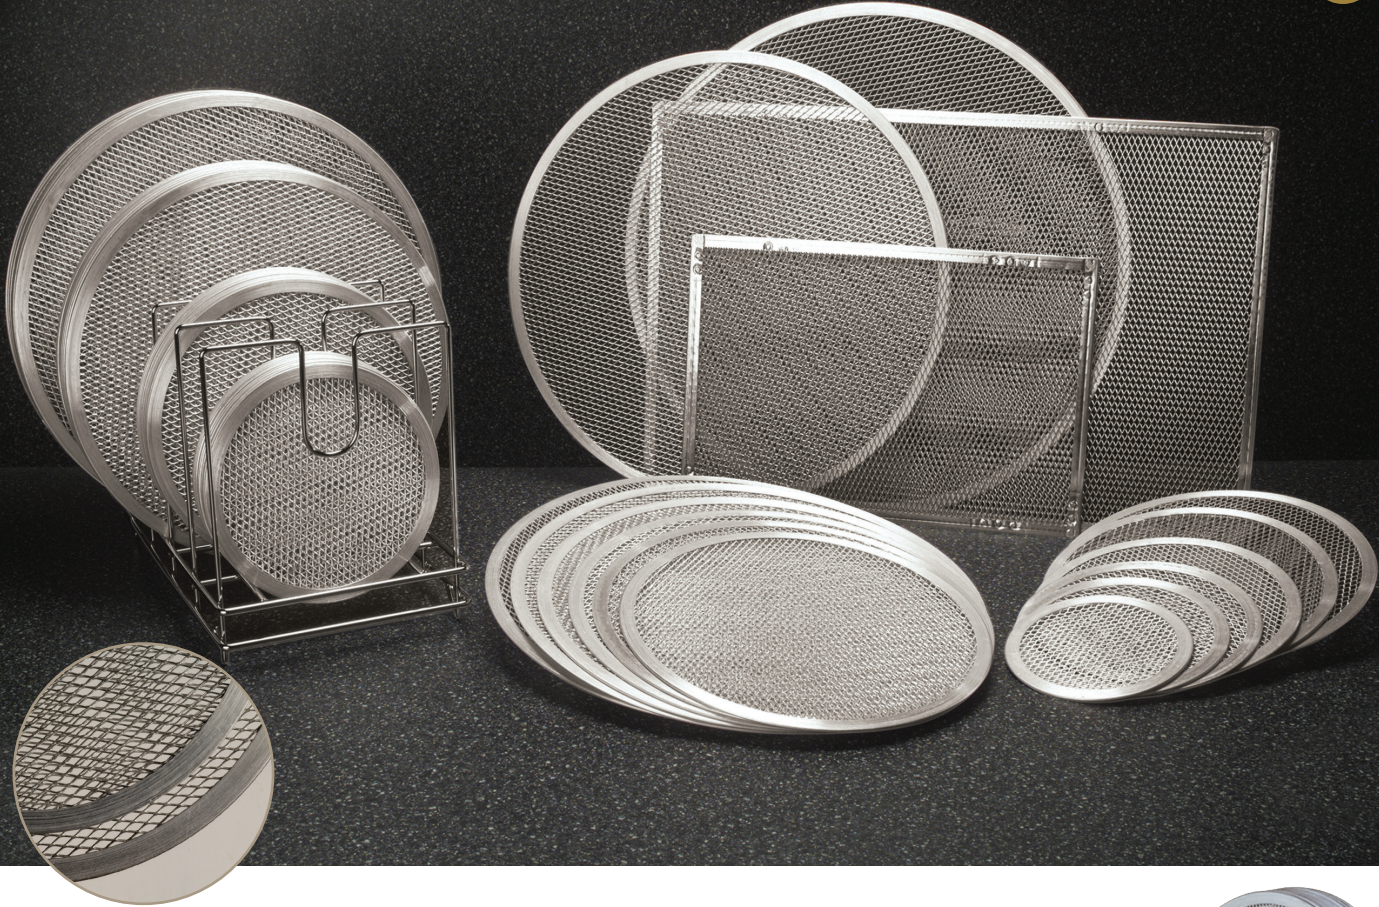

## Pizza Screens HOT 🔥

Screens allow for more air circulation than conventional pans, creating a more evenly baked crust.

<b>18716</b>	16" OD (40.6 cm) 12/48 pk 1.28 cu ft 20 wt
<b>18717</b>	17" OD (43.2 cm) 12/48 pk 1.51 cu ft 22 wt
<b>18718</b>	18" OD (45.7 cm) 12/48 pk 1.70 cu ft 25 wt
<b>18719</b>	19" OD (48.2 cm) 12/48 pk 1.94 cu ft 28 wt
<b>18720</b>	20" OD (50.8 cm) 12/48 pk 2.07 cu ft 32 wt
<b>18724*</b>	24" OD (60.9 cm) 12 pk 1.57 cu ft 17 wt
<b>18728*</b>	28" OD (71.1 cm) 12 pk 1.95 cu ft 18 wt

### Rectangular Heavy-Duty Aluminum

<b>18731*</b>	11" L x 16" W (27.9 cm x 40.6 cm) Fits half-size bun pan 12 pk 0.75 cu ft 12 wt
<b>18744*</b>	16" L x 24" W (40.6 cm x 60.9 cm) Fits full-size bun pan 12 pk 1.08 cu ft 15 wt

## Pizza Screen Rack 🔥

Inspired by our popular pizza racks on pg. 353, this piece holds up to 96 of our screens. Takes up only 14" x 9" (35.6 x 22.9 cm) of table space and stands 10 1/2" (26.7 cm) tall. Constructed from 3/16" (0.48 cm) chrome-plated steel rods.